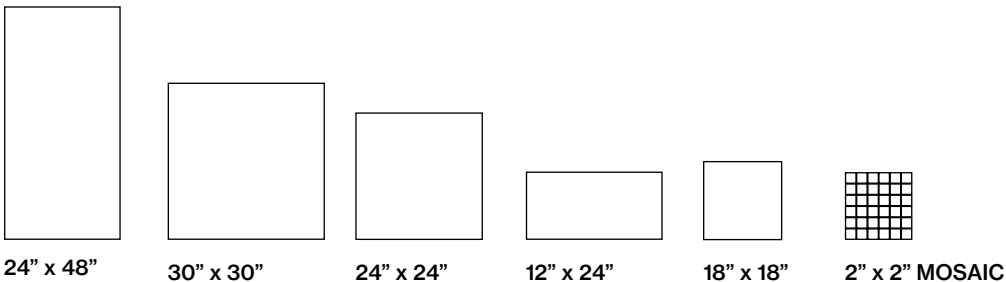

PRODUCT INFO

THICKNESS	9.5 MM
MATERIAL	COLORBODY PORCELAIN
FINISH	MATTE
AVAILABLE TRIM	BULLNOSE, STAIR
APPLICATION	FLOOR, WALL, SHOWER, POOL INTERIOR, EXTERIOR

ADDITIONAL INFORMATION

ACTUAL COLOR, SIZE, AND TEXTURE MAY VARY. PLEASE REFER TO SAMPLE CHIP FOR VISUAL ACCURACY.

PLEASE VISIT GLAZZIOSURFACES.COM FOR ADDITIONAL PRODUCT INFORMATION INCLUDING INSTALLATION INSTRUCTIONS AND CARE & MAINTENANCE GUIDELINES.

OPTIONS

24" x 48"

30" x 30"

24" x 24"

12" x 24"

18" x 18"

2" x 2" MOSAIC