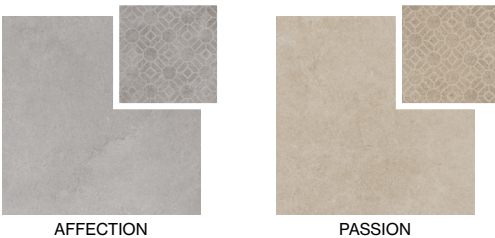

ADORATION

ARDOR

DEVOTION

AFFECTION

PASSION

PRODUCT INFO

THICKNESS	9.5 MM
MATERIAL	COLORBODY PORCELAIN
FINISH	MATTE
AVAILABLE TRIM	BULLNOSE, STAIR
APPLICATION	FLOOR, WALL, SHOWER, POOL INTERIOR, EXTERIOR

ADDITIONAL INFORMATION

ACTUAL COLOR, SIZE, AND TEXTURE MAY VARY. PLEASE REFER TO SAMPLE CHIP FOR VISUAL ACCURACY.

PLEASE VISIT GLAZZIOSURFACES.COM FOR ADDITIONAL PRODUCT INFORMATION INCLUDING INSTALLATION INSTRUCTIONS AND CARE & MAINTENANCE GUIDELINES.