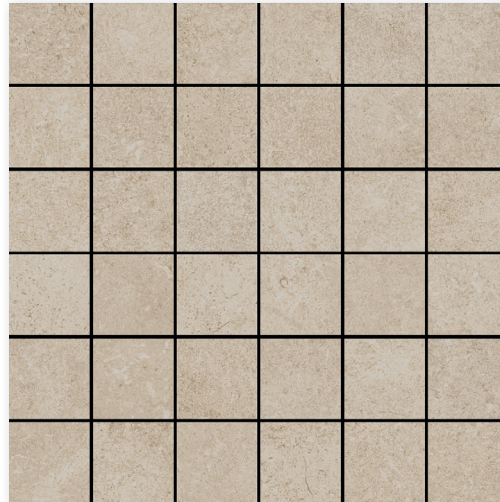

COLLECTION OH DARLING

COLOR PASSION

ITEM NUMBER **OHDPA2MOS**
APPLICATION **FLOOR, WALL**

PRODUCT INFO

NOMINAL SHEET SIZE	12" X 12"
ACTUAL SHEET SIZE	11.81" X 11.81"
INDIVIDUAL TILE SIZE	2" X 2"
MATERIAL	COLORBODY PORCELAIN
FINISH	MATTE
THICKNESS	9.5 MM
RECTIFIED	YES
VARIATION	V2
COUNTRY OF ORIGIN	ITALY
CERTIFICATION	GREENGUARD, 40% RECYCLED CONTENT

TESTING

DCOF WET	≥ 0.42
BREAKING STRENGTH	≥ 1300 N
UNI EN ISO 10545/4	
CHEMICAL RESISTANCE	RESISTANT
UNI EN ISO 10545/13	
STAIN RESISTANCE	CLASS 5
UNI EN ISO 10545/14	
WATER ABSORPTION	≤0.5%
UNI EN ISO 10545/3	
VOC	VOC FREE
RECYCLED CONTENT	40%
FROST RESISTANT	YES
HEAT RESISTANT	YES
DIRECT SUNLIGHT	YES

INSTALLATION

RECOMMENDED GROUT JOINT	PER MOSAIC SPACING
SEALING REQUIRED	NO
SEALING RECOMMENDED	YES
RECOMMENDED PATTERNS	PER MOSAIC SPACING

PACKAGING

SOLD BY	BOX
SHEETS/BOX	4
SQFT/BOX	3.88 SF
SQFT/SHEET	0.97 SF
WEIGHT/BOX	17.64 LBS

USAGE

COMMERCIAL FLOORS	YES
RESIDENTIAL FLOORS	YES
RAMPS & INCLINES	NO
SHOWER WALL	YES
SHOWER FLOOR	YES
STEAM/SAUNA WALL	YES
STEAM/SAUNA FLOOR	NO
FIREPLACE	YES

POOL USAGE

POOL DECK	NO
POOL WATERLINE	NO
POOL SUBMERGED	NO
SPA/HOT TUB	NO

EXTERIOR USAGE

	FREEZING	NON-FREEZING
EXTERIOR COVERED WALL	YES	YES
EXTERIOR UNCOVERED WALL	YES	YES
EXTERIOR COVERED FLOOR	YES	YES
EXTERIOR UNCOVERED FLOOR	NO	YES

ADDITIONAL INFORMATION

PLEASE VISIT GLAZZIOSURFACES.COM FOR ADDITIONAL PRODUCT INFORMATION INCLUDING INSTALLATION INSTRUCTIONS AND CARE & MAINTENANCE GUIDELINES.

ACTUAL COLOR, SIZE, AND TEXTURE MAY VARY. PLEASE REFER TO SAMPLE CHIP FOR VISUAL ACCURACY.

glazzio®
SURFACES