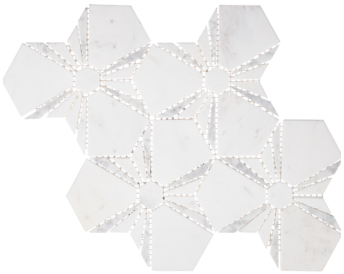

COLLECTION NECTURA

UNIQUE GEOMETRIC MOSAIC
IN NATURAL STONE

OPTIONS

TUNIA

VOTAGE

PRODUCT INFO

SHEET SIZE	9" X 10.5"
TILE SIZE	VARIES
THICKNESS	8 MM
MATERIAL	NATURAL STONE
FINISH	POLISHED
APPLICATION	FLOOR, WALL, POOL INTERIOR, EXTERIOR