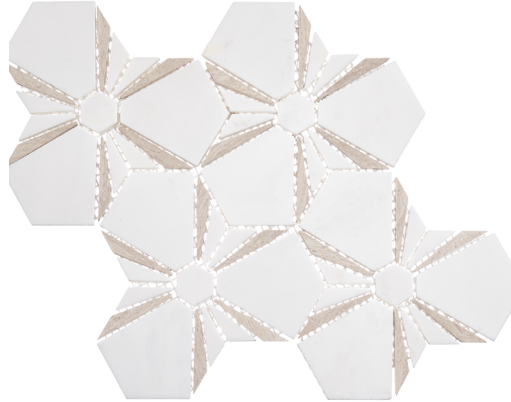

COLLECTION NECTURA

COLOR VOLTAGE

ITEM NUMBER **NEC6292**
APPLICATION **FLOOR, WALL**

PRODUCT INFO

SHEET SIZE	9" x 10.5"
INDIVIDUAL TILE SIZE	VARIES
MATERIAL	NATURAL STONE
FINISH	POLISHED
THICKNESS	8 MM
VARIATION	V3 MODERATE
CERTIFICATIONS	

TESTING

VOC	NONE
RECYCLED CONTENT	NO
FROST RESISTANT	YES
HEAT RESISTANT	YES
DIRECT SUNLIGHT	YES

INSTALLATION

RECOMMENDED GROUT JOINT	PER MOSAIC
SEALING REQUIRED	NO
SEALING REQUIRED	YES
RECOMMENDED PATTERNS	PER MOSAIC

PACKAGING

SOLD BY	SHEET
SHEETS/BOX	5
SQ FT/BOX	3.30 SF
SQ FT/PIECE	0.66 SF
WEIGHT/SHEET	2.76 LBS

ADDITIONAL INFORMATION

PLEASE VISIT GLAZZIOSURFACES.COM FOR ADDITIONAL PRODUCT INFORMATION INCLUDING INSTALLATION INSTRUCTIONS AND CARE & MAINTENANCE GUIDELINES. ACTUAL COLOR, SIZE, AND TEXTURE MAY VARY. PLEASE REFER TO SAMPLE CHIP FOR VISUAL ACCURACY.