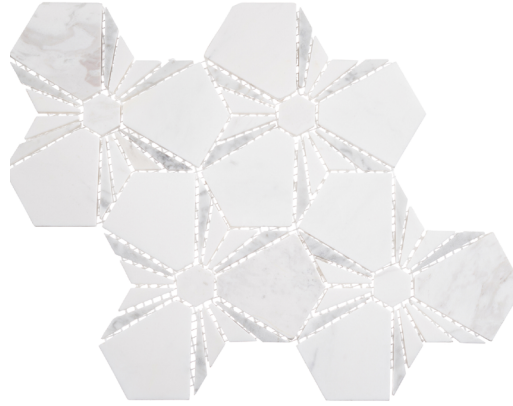

COLLECTION NECTURA

COLOR TUNIA

ITEM NUMBER **NEC6291**
APPLICATION **FLOOR, WALL**

PRODUCT INFO

SHEET SIZE	9" x 10.5"
INDIVIDUAL TILE SIZE	VARIES
MATERIAL	NATURAL STONE
FINISH	POLISHED
THICKNESS	8 MM
VARIATION	V3 MODERATE

CERTIFICATIONS

TESTING

VOC	NONE
RECYCLED CONTENT	NO
FROST RESISTANT	YES
HEAT RESISTANT	YES
DIRECT SUNLIGHT	YES

INSTALLATION

RECOMMENDED GROUT JOINT	PER MOSAIC
SEALING REQUIRED	NO
SEALING REQUIRED	YES
RECOMMENDED PATTERNS	PER MOSAIC

PACKAGING

SOLD BY	SHEET
SHEETS/BOX	5
SQ FT/BOX	3.30 SF
SQ FT/PIECE	0.66 SF
WEIGHT/SHEET	2.76 LBS

ADDITIONAL INFORMATION

PLEASE VISIT GLAZZIOSURFACES.COM FOR ADDITIONAL PRODUCT INFORMATION INCLUDING INSTALLATION INSTRUCTIONS AND CARE & MAINTENANCE GUIDELINES. ACTUAL COLOR, SIZE, AND TEXTURE MAY VARY. PLEASE REFER TO SAMPLE CHIP FOR VISUAL ACCURACY.

USAGE

COMMERCIAL FLOORS	DRY ONLY
RESIDENTIAL FLOORS	YES
RAMPS & INCLINES	NO
SHOWER WALL	YES
SHOWER FLOOR	YES
STEAM/SAUNA WALL	YES
STEAM/SAUNA FLOOR	NO
FIREPLACE	SURROUND

POOL USAGE

POOL DECK	NO
POOL WATERLINE	YES
POOL SUBMERGED	YES
SPA/HOT TUB	YES

EXTERIOR USAGE

	FREEZING	NON-FREEZING
EXTERIOR COVERED WALL	YES	YES
EXTERIOR UNCOVERED WALL	YES	YES
EXTERIOR COVERED FLOOR	NO	NO
EXTERIOR UNCOVERED FLOOR	NO	NO

glazzio®
SURFACES