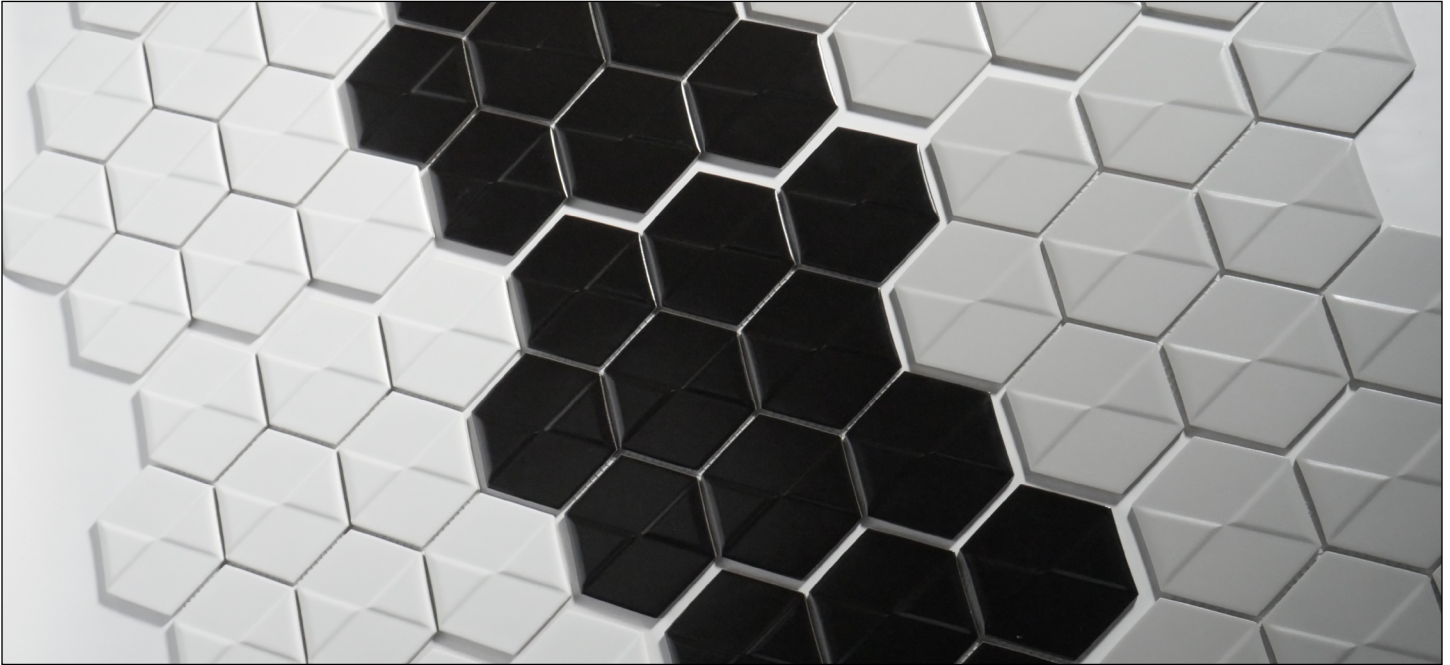

# COLLECTION NEBULA

DIMENSIONAL HEXAGON  
PORCELAIN MOSAIC

## PRODUCT INFO

|             |   |
|-------------|---|
| SHEET SIZE  | 10" X 11.38"                                  |
| TILE SIZE   | 3" X 4" HEXAGON                               |
| THICKNESS   | VARIES  |
| MATERIAL    | PORCELAIN                                     |
| FINISH      | SATIN   |
| APPLICATION | WALL, SHOWER WALL, POOL<br>INTERIOR, EXTERIOR |