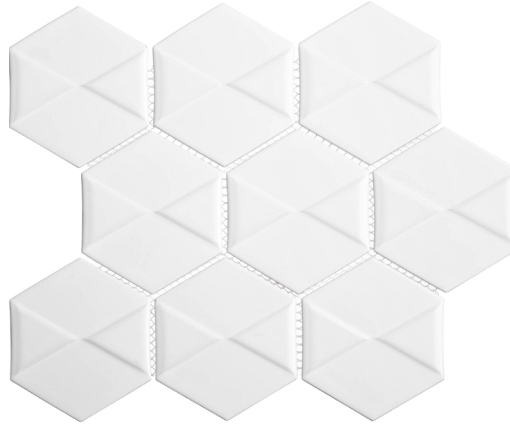

COLLECTION NEBULA

COLOR PERIXO

ITEM NUMBER **NEB6261**

APPLICATION **WALL**

PRODUCT INFO

SHEET SIZE	10" x 11.38"
INDIVIDUAL TILE SIZE	3" x 4" 3D HEXAGON
MATERIAL	PORCELAIN
FINISH	SATIN
THICKNESS	VARIABLE
VARIATION	V1 UNIFORM

CERTIFICATIONS

TESTING

VOC	NONE
RECYCLED CONTENT	NO
FROST RESISTANT	YES
HEAT RESISTANT	YES
DIRECT SUNLIGHT	YES

INSTALLATION

RECOMMENDED GROUT JOINT	PER MOSAIC
SEALING REQUIRED	NO
SEALING RECOMMENDED	YES
RECOMMENDED PATTERNS	PER MOSAIC

PACKAGING

SOLD BY	SHEET
SHEETS/BOX	10
SQ FT/BOX	7.90 SF
SQ FT/PIECE	0.79 SF
WEIGHT/SHEET	4.12 LBS

ADDITIONAL INFORMATION

PLEASE VISIT GLAZZIOSURFACES.COM FOR ADDITIONAL PRODUCT INFORMATION INCLUDING INSTALLATION INSTRUCTIONS AND CARE & MAINTENANCE GUIDELINES.

ACTUAL COLOR, SIZE, AND TEXTURE MAY VARY. PLEASE REFER TO SAMPLE CHIP FOR VISUAL ACCURACY.

USAGE

COMMERCIAL FLOORS	NO
RESIDENTIAL FLOORS	NO
RAMPS & INCLINES	NO
SHOWER WALL	YES
SHOWER FLOOR	NO
STEAM/SAUNA WALL	YES
STEAM/SAUNA FLOOR	NO
FIREPLACE	SURROUND

POOL USAGE

POOL DECK	NO
POOL WATERLINE	YES
POOL SUBMERGED	YES
SPA/HOT TUB	YES

EXTERIOR USAGE

	FREEZING	NON-FREEZING
EXTERIOR COVERED WALL	YES	YES
EXTERIOR UNCOVERED WALL	YES	YES
EXTERIOR COVERED FLOOR	NO	NO
EXTERIOR UNCOVERED FLOOR	NO	NO

glazzio®
SURFACES