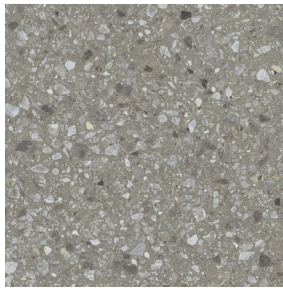

COLLECTION MACHISMO

TERRAZZO-LOOK COLOR BODY
PORCELAIN AND MOSAIC

COLORS

ITALIAN

STALLION

OPTIONS

24" x 24"

2" x 2" MOSAIC

ADDITIONAL TRIMS AND PAVERS AVAILABLE

PRODUCT INFO

THICKNESS	8.5 MM
MATERIAL	PORCELAIN
FINISH	MATTE
AVAILABLE TRIM	BULLNOSE, STAIR
AVAILABLE PAVERS	24 x 48
APPLICATION	FLOOR, WALL, SHOWER, POOL INTERIOR, EXTERIOR