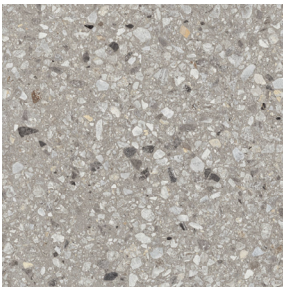

COLLECTION MACHISMO

TERRAZZO-LOOK COLOR BODY
PORCELAIN AND MOSAIC

COLORS

ITALIAN

STALLION

OPTIONS

24" x 24"

2" x 2" MOSAIC

ADDITIONAL TRIMS AND PAVERS AVAILABLE

PRODUCT INFO

THICKNESS	8.5 MM
MATERIAL	PORCELAIN
FINISH	MATTE
AVAILABLE TRIM	BULLNOSE, STAIR
AVAILABLE PAVERS	24 x 48
APPLICATION	FLOOR, WALL, SHOWER, POOL INTERIOR, EXTERIOR