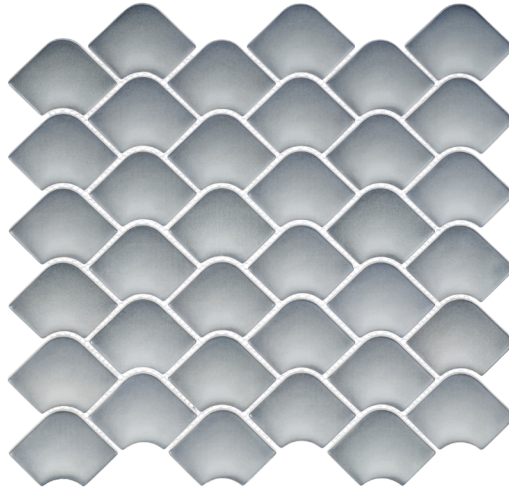

COLLECTION MERMAIDS

COLOR KAILANI

ITEM NUMBER **MID6085**
APPLICATION **FLOOR, WALL**

PRODUCT INFO

NOMINAL SHEET SIZE	13" x 13"
ACTUAL SHEET SIZE	12.75" x 13.25"
INDIVIDUAL TILE SIZE	2" x 3" FISH SCALE
MATERIAL	RECYCLED GLASS
FINISH	SATIN
THICKNESS	6 MM
VARIATION	V2
CERTIFICATIONS	85% RECYCLED CONTENT

TESTING

VOC	VOC FREE
RECYCLED CONTENT	85%
FROST RESISTANT	YES
HEAT RESISTANT	YES
DIRECT SUNLIGHT	YES

INSTALLATION

RECOMMENDED GROUT JOINT	PER MOSAIC SPACING
SEALING REQUIRED	NO
SEALING RECOMMENDED	YES

PACKAGING

SOLD BY	SHEET
SQFT/SHEET	1.17 SF
WEIGHT/SHEET	3.26 LBS

ADDITIONAL INFORMATION

PLEASE VISIT GLAZZIOSURFACES.COM FOR ADDITIONAL PRODUCT INFORMATION INCLUDING INSTALLATION INSTRUCTIONS AND CARE & MAINTENANCE GUIDELINES.

ACTUAL COLOR, SIZE, AND TEXTURE MAY VARY. PLEASE REFER TO SAMPLE CHIP FOR VISUAL ACCURACY.

USAGE

COMMERCIAL FLOORS	NO
RESIDENTIAL FLOORS	LIGHT
RAMPS & INCLINES	NO
SHOWER WALL	YES
SHOWER FLOOR	YES
STEAM/SAUNA WALL	YES
STEAM/SAUNA FLOOR	YES
FIREPLACE	SURROUND

POOL USAGE

POOL DECK	NO
POOL WATERLINE	YES
POOL SUBMERGED	YES
SPA/HOT TUB	YES

glazzio®
SURFACES