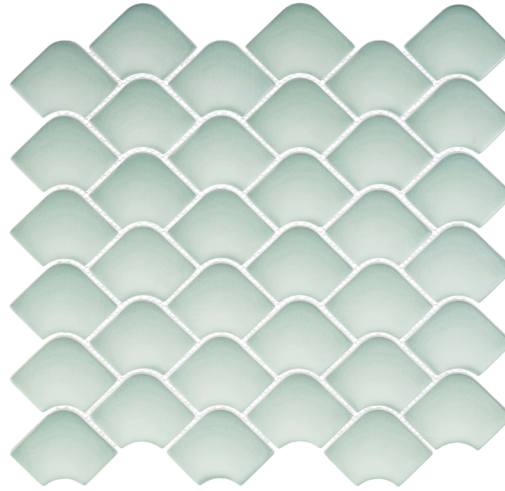

COLLECTION MERMAIDS

COLOR EMERALD

ITEM NUMBER **MID6083**
APPLICATION **FLOOR, WALL**

PRODUCT INFO

NOMINAL SHEET SIZE	13" x 13"
ACTUAL SHEET SIZE	12.75" x 13.25"
INDIVIDUAL TILE SIZE	2" x 3" FISH SCALE
MATERIAL	RECYCLED GLASS
FINISH	SATIN
THICKNESS	6 MM
VARIATION	V2
CERTIFICATIONS	85% RECYCLED CONTENT

TESTING

VOC	VOC FREE
RECYCLED CONTENT	85%
FROST RESISTANT	YES
HEAT RESISTANT	YES
DIRECT SUNLIGHT	YES

INSTALLATION

RECOMMENDED GROUT JOINT	PER MOSAIC SPACING
SEALING REQUIRED	NO
SEALING RECOMMENDED	YES

PACKAGING

SOLD BY	SHEET
SQFT/SHEET	1.17 SF
WEIGHT/SHEET	3.26 LBS

ADDITIONAL INFORMATION

PLEASE VISIT GLAZZIOSURFACES.COM FOR ADDITIONAL PRODUCT INFORMATION INCLUDING INSTALLATION INSTRUCTIONS AND CARE & MAINTENANCE GUIDELINES. ACTUAL COLOR, SIZE, AND TEXTURE MAY VARY. PLEASE REFER TO SAMPLE CHIP FOR VISUAL ACCURACY.

USAGE

COMMERCIAL FLOORS	NO
RESIDENTIAL FLOORS	LIGHT
RAMPS & INCLINES	NO
SHOWER WALL	YES
SHOWER FLOOR	YES
STEAM/SAUNA WALL	YES
STEAM/SAUNA FLOOR	YES
FIREPLACE	SURROUND

POOL USAGE

POOL DECK	NO
POOL WATERLINE	YES
POOL SUBMERGED	YES
SPA/HOT TUB	YES

glazzio®
SURFACES