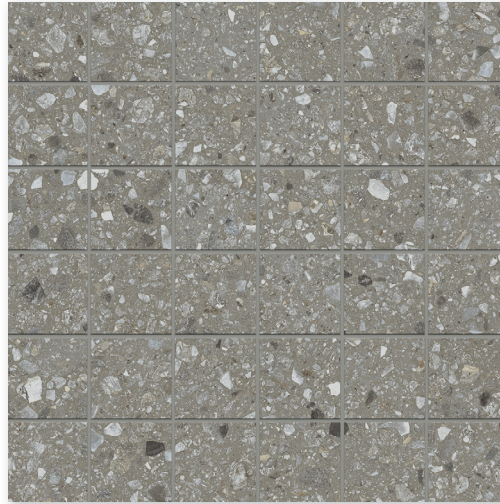

COLLECTION MACHISMO

COLOR STALLION 2X2 MOSAIC

ITEM NUMBER **MACST2MOSN**
APPLICATION **FLOOR, WALL**

PRODUCT INFO

NOMINAL SHEET SIZE	12" X 12"
ACTUAL SHEET SIZE	11.81" X 11.81"
INDIVIDUAL TILE SIZE	2" X 2"
MATERIAL	COLORBODY PORCELAIN
FINISH	MATTE
THICKNESS	9.5 MM
RECTIFIED	YES
VARIATION	V2
COUNTRY OF ORIGIN	USA
CERTIFICATION	GREENGUARD

TESTING

DCOF WET	≥ 0.42
BREAKING STRENGTH	> 1300 LBS
UNI EN ISO 10545/4	
CHEMICAL RESISTANCE	COMPLIANT
UNI EN ISO 10545/13	
STAIN RESISTANCE	CLASS 5
UNI EN ISO 10545/14	
WATER ABSORPTION	< 0.5%
UNI EN ISO 10545/3	
VOC	GREENGUARD
RECYCLED CONTENT	NO
FROST RESISTANT	YES
HEAT RESISTANT	YES
DIRECT SUNLIGHT	YES

INSTALLATION

RECOMMENDED GROUT JOINT	3/16"
SEALING REQUIRED	NO
SEALING RECOMMENDED	YES
RECOMMENDED PATTERNS	STACK, NO MORE THAN 30% OFFSET FOR STAGGERED PATTERN

PACKAGING

SOLD BY	BOX
PIECES/BOX	4
SQFT/BOX	3.88 SF
SQFT/SHEET	0.97 SF
WEIGHT/BOX	17.44 LBS