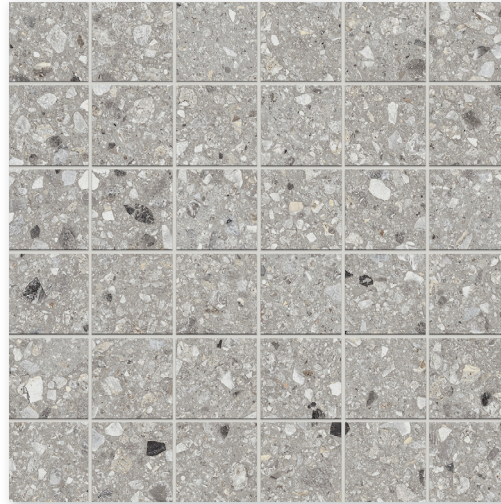

INSTALLATION

RECOMMENDED GROUT JOINT	3/16"
SEALING REQUIRED	NO
SEALING RECOMMENDED	YES
RECOMMENDED PATTERNS	STACK, NO MORE THAN 30% OFFSET FOR STAGGERED PATTERN

PACKAGING

SOLD BY	BOX
PIECES/BOX	4
SQFT/BOX	3.88 SF
SQFT/SHEET	0.97 SF
WEIGHT/BOX	17.44 LBS