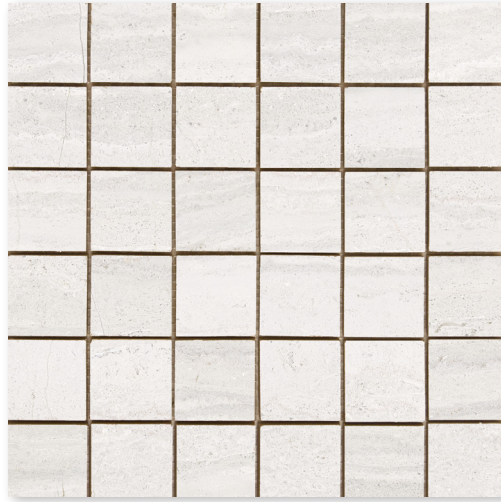

COLLECTION GRANDA II

COLOR TUSCANY WHITE MOSAIC

ITEM NUMBER **LRGTSW05-M**

APPLICATION **FLOOR, WALL**

PRODUCT INFO

SHEET SIZE	12" x 12"
INDIVIDUAL TILE SIZE	2" x 2"
MATERIAL	PORCELAIN
FINISH	POLISHED
THICKNESS	10.5 MM
RECTIFIED	YES
VARIATION	V3

TESTING

DCOF WET	-
PEI RATING	IV
RECYCLED CONTENT	NO
FROST RESISTANT	YES
HEAT RESISTANT	YES
DIRECT SUNLIGHT	YES

INSTALLATION

RECOMMENDED GROUT JOINT	1/8"
SEALING REQUIRED	NO
SEALING RECOMMENDED	YES
RECOMMENDED PATTERNS	STACK, 1/3 OFFSET

PACKAGING

SOLD BY	SHEET
SQFT/PIECE	1 SF
WEIGHT/BOX	4.32 LBS

ADDITIONAL INFORMATION

PLEASE VISIT GLAZZIOSURFACES.COM FOR ADDITIONAL PRODUCT INFORMATION INCLUDING INSTALLATION INSTRUCTIONS AND CARE & MAINTENANCE GUIDELINES.

ACTUAL COLOR, SIZE, AND TEXTURE MAY VARY. PLEASE REFER TO SAMPLE CHIP FOR VISUAL ACCURACY.

USAGE

COMMERCIAL FLOORS	DRY ONLY
RESIDENTIAL FLOORS	YES
RAMPS & INCLINES	NO
SHOWER WALL	YES
SHOWER FLOOR	NO
STEAM/SAUNA WALL	YES
STEAM/SAUNA FLOOR	NO
FIREPLACE	SURROUND

POOL USAGE

POOL DECK	NO
POOL WATERLINE	NO
POOL SUBMERGED	NO
SPA/HOT TUB	NO

EXTERIOR USAGE   FREEZING   NON-FREEZING

EXTERIOR COVERED WALL	YES	YES
EXTERIOR UNCOVERED WALL	NO	NO
EXTERIOR COVERED FLOOR	NO	NO
EXTERIOR UNCOVERED FLOOR	NO	NO

glazzio®
SURFACES