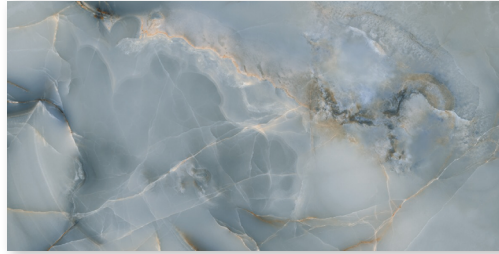

COLLECTION GRANDA II

COLOR ONICE SKY

ITEM NUMBER **LRGONS16**
APPLICATION **FLOOR, WALL**

PRODUCT INFO

TILE SIZE	24" x 48"
MATERIAL	PORCELAIN
FINISH	POLISHED
THICKNESS	9.6 MM
RECTIFIED	YES
VARIATION	V3

TESTING

DCOF WET	-
PEI RATING	III
RECYCLED CONTENT	NO
FROST RESISTANT	YES
HEAT RESISTANT	YES
DIRECT SUNLIGHT	YES

INSTALLATION

RECOMMENDED GROUT JOINT	1/8"
SEALING REQUIRED	NO
SEALING RECOMMENDED	YES
RECOMMENDED PATTERNS	STACK, 1/3 OFFSET