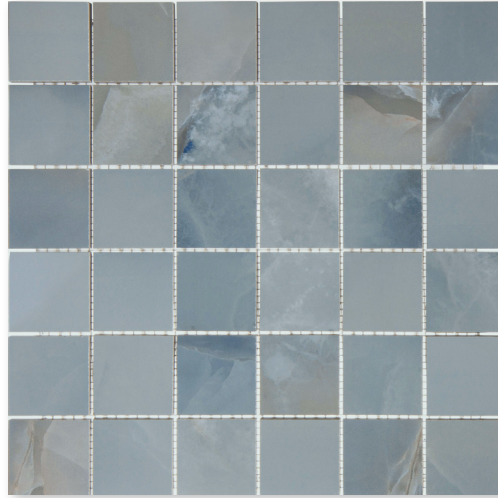

COLLECTION GRANDA II

COLOR ONICE SKY MOSAIC

ITEM NUMBER **LRGONS16-M**
APPLICATION **FLOOR, WALL**

PRODUCT INFO

SHEET SIZE	12" x 12"
INDIVIDUAL TILE SIZE	2" x 2"
MATERIAL	PORCELAIN
FINISH	POLISHED
THICKNESS	9.6 MM
RECTIFIED	YES
VARIATION	V3

TESTING

DCOF WET	-
PEI RATING	III
RECYCLED CONTENT	NO
FROST RESISTANT	YES
HEAT RESISTANT	YES
DIRECT SUNLIGHT	YES

INSTALLATION

RECOMMENDED GROUT JOINT	1/8"
SEALING REQUIRED	NO
SEALING RECOMMENDED	YES
RECOMMENDED PATTERNS	STACK, 1/3 OFFSET

PACKAGING

SOLD BY	SHEET
SQFT/PIECE	1 SF
WEIGHT/BOX	4.1 LBS

ADDITIONAL INFORMATION

PLEASE VISIT GLAZZIOSURFACES.COM FOR ADDITIONAL PRODUCT INFORMATION INCLUDING INSTALLATION INSTRUCTIONS AND CARE & MAINTENANCE GUIDELINES.

ACTUAL COLOR, SIZE, AND TEXTURE MAY VARY. PLEASE REFER TO SAMPLE CHIP FOR VISUAL ACCURACY.

USAGE

COMMERCIAL FLOORS	DRY ONLY
RESIDENTIAL FLOORS	YES
RAMPS & INCLINES	NO
SHOWER WALL	YES
SHOWER FLOOR	NO
STEAM/SAUNA WALL	YES
STEAM/SAUNA FLOOR	NO
FIREPLACE	SURROUND

POOL USAGE

POOL DECK	NO
POOL WATERLINE	NO
POOL SUBMERGED	NO
SPA/HOT TUB	NO

EXTERIOR USAGE   FREEZING   NON-FREEZING

EXTERIOR COVERED WALL	YES	YES
EXTERIOR UNCOVERED WALL	NO	NO
EXTERIOR COVERED FLOOR	NO	NO
EXTERIOR UNCOVERED FLOOR	NO	NO

glazzio®
SURFACES