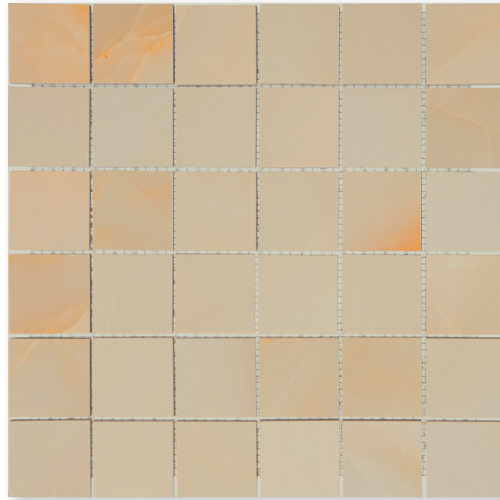

COLLECTION GRANDA II

COLOR ONICE HONEY MOSAIC

ITEM NUMBER **LRGONH17-M**
APPLICATION **FLOOR, WALL**

PRODUCT INFO

SHEET SIZE	12" x 12"
INDIVIDUAL TILE SIZE	2" x 2"
MATERIAL	PORCELAIN
FINISH	POLISHED
THICKNESS	9.6 MM
RECTIFIED	YES
VARIATION	V3

TESTING

DCOF WET	-
PEI RATING	III
RECYCLED CONTENT	NO
FROST RESISTANT	YES
HEAT RESISTANT	YES
DIRECT SUNLIGHT	YES

INSTALLATION

RECOMMENDED GROUT JOINT	1/8"
SEALING REQUIRED	NO
SEALING RECOMMENDED	YES
RECOMMENDED PATTERNS	STACK, 1/3 OFFSET

PACKAGING

SOLD BY	SHEET
SQFT/PIECE	1 SF
WEIGHT/BOX	4.1 LBS

ADDITIONAL INFORMATION

PLEASE VISIT GLAZZIOSURFACES.COM FOR ADDITIONAL PRODUCT INFORMATION INCLUDING INSTALLATION INSTRUCTIONS AND CARE & MAINTENANCE GUIDELINES. ACTUAL COLOR, SIZE, AND TEXTURE MAY VARY. PLEASE REFER TO SAMPLE CHIP FOR VISUAL ACCURACY.

USAGE

COMMERCIAL FLOORS	DRY ONLY
RESIDENTIAL FLOORS	YES
RAMPS & INCLINES	NO
SHOWER WALL	YES
SHOWER FLOOR	NO
STEAM/SAUNA WALL	YES
STEAM/SAUNA FLOOR	NO
FIREPLACE	SURROUND

POOL USAGE

POOL DECK	NO
POOL WATERLINE	NO
POOL SUBMERGED	NO
SPA/HOT TUB	NO

EXTERIOR USAGE

	FREEZING	NON-FREEZING
EXTERIOR COVERED WALL	YES	YES
EXTERIOR UNCOVERED WALL	NO	NO
EXTERIOR COVERED FLOOR	NO	NO
EXTERIOR UNCOVERED FLOOR	NO	NO

glazzio®
SURFACES