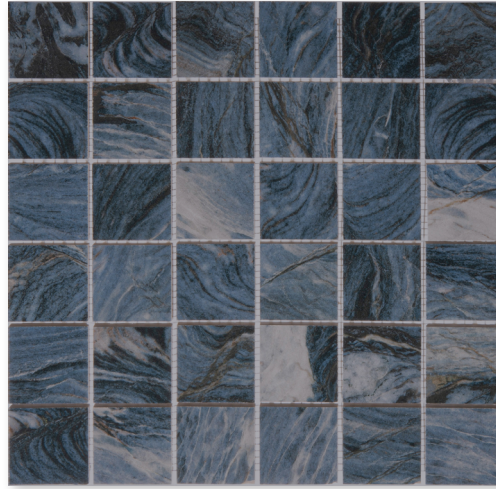

COLLECTION GRANDA II

COLOR EXPLOSION BLUE MOSAIC

ITEM NUMBER **LRGEXB15-M**
APPLICATION **FLOOR, WALL**

PRODUCT INFO

SHEET SIZE	12" x 12"
INDIVIDUAL TILE SIZE	2" x 2"
MATERIAL	PORCELAIN
FINISH	POLISHED
THICKNESS	10.5 MM
RECTIFIED	YES
VARIATION	V3

TESTING

DCOF WET	-
PEI RATING	III
RECYCLED CONTENT	NO
FROST RESISTANT	YES
HEAT RESISTANT	YES
DIRECT SUNLIGHT	YES

INSTALLATION

RECOMMENDED GROUT JOINT	1/8"
SEALING REQUIRED	NO
SEALING RECOMMENDED	YES
RECOMMENDED PATTERNS	STACK, 1/3 OFFSET

PACKAGING

SOLD BY	SHEET
SQFT/PIECE	1 SF
WEIGHT/BOX	4.32 LBS

ADDITIONAL INFORMATION

PLEASE VISIT GLAZZIOSURFACES.COM FOR ADDITIONAL PRODUCT INFORMATION INCLUDING INSTALLATION INSTRUCTIONS AND CARE & MAINTENANCE GUIDELINES. ACTUAL COLOR, SIZE, AND TEXTURE MAY VARY. PLEASE REFER TO SAMPLE CHIP FOR VISUAL ACCURACY.

USAGE

COMMERCIAL FLOORS	DRY ONLY
RESIDENTIAL FLOORS	YES
RAMPS & INCLINES	NO
SHOWER WALL	YES
SHOWER FLOOR	NO
STEAM/SAUNA WALL	YES
STEAM/SAUNA FLOOR	NO
FIREPLACE	SURROUND

POOL USAGE

POOL DECK	NO
POOL WATERLINE	NO
POOL SUBMERGED	NO
SPA/HOT TUB	NO

EXTERIOR USAGE   FREEZING   NON-FREEZING

EXTERIOR COVERED WALL	YES	YES
EXTERIOR UNCOVERED WALL	NO	NO
EXTERIOR COVERED FLOOR	NO	NO
EXTERIOR UNCOVERED FLOOR	NO	NO

glazzio®
SURFACES