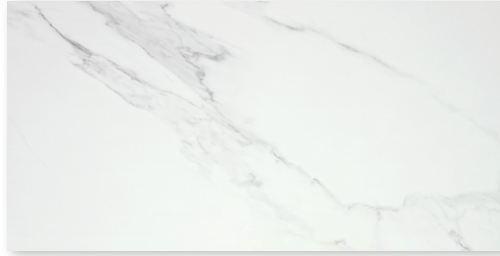

COLLECTION GRANDA II

COLOR EVEN WHITE

ITEM NUMBER **LRGEVW11**
APPLICATION **FLOOR, WALL**

PRODUCT INFO

TILE SIZE	24" x 48"
MATERIAL	PORCELAIN
FINISH	POLISHED
THICKNESS	10 MM
RECTIFIED	YES
VARIATION	V3

TESTING

DCOF WET	-
PEI RATING	III
RECYCLED CONTENT	NO
FROST RESISTANT	YES
HEAT RESISTANT	YES
DIRECT SUNLIGHT	YES

INSTALLATION

RECOMMENDED GROUT JOINT	1/8"
SEALING REQUIRED	NO
SEALING RECOMMENDED	YES
RECOMMENDED PATTERNS	STACK, 1/3 OFFSET