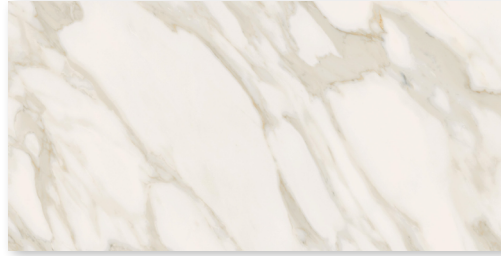

COLLECTION GRANDA II

COLOR CONDAL GOLD

ITEM NUMBER **LRGCDG13**
APPLICATION **FLOOR, WALL**

PRODUCT INFO

TILE SIZE	24" x 48"
MATERIAL	PORCELAIN
FINISH	POLISHED
THICKNESS	10 MM
RECTIFIED	YES
VARIATION	V3

TESTING

DCOF WET	-
PEI RATING	III
RECYCLED CONTENT	NO
FROST RESISTANT	YES
HEAT RESISTANT	YES
DIRECT SUNLIGHT	YES

INSTALLATION

RECOMMENDED GROUT JOINT	1/8"
SEALING REQUIRED	NO
SEALING RECOMMENDED	YES
RECOMMENDED PATTERNS	STACK, 1/3 OFFSET

PACKAGING

SOLD BY	BOX
PIECES/BOX	2
SQFT/BOX	15.5 SF
SQFT/PIECE	7.75 SF
WEIGHT/BOX	80 LBS

USAGE

COMMERCIAL FLOORS	DRY ONLY
RESIDENTIAL FLOORS	YES
RAMPS & INCLINES	NO
SHOWER WALL	YES
SHOWER FLOOR	NO
STEAM/SAUNA WALL	YES
STEAM/SAUNA FLOOR	NO
FIREPLACE	SURROUND

POOL USAGE

POOL DECK	NO
POOL WATERLINE	NO
POOL SUBMERGED	NO
SPA/HOT TUB	NO

EXTERIOR USAGE   FREEZING   NON-FREEZING

EXTERIOR COVERED WALL	YES	YES
EXTERIOR UNCOVERED WALL	NO	NO
EXTERIOR COVERED FLOOR	NO	NO
EXTERIOR UNCOVERED FLOOR	NO	NO

ADDITIONAL INFORMATION

PLEASE VISIT GLAZZIOSURFACES.COM FOR ADDITIONAL PRODUCT INFORMATION INCLUDING INSTALLATION INSTRUCTIONS AND CARE & MAINTENANCE GUIDELINES. ACTUAL COLOR, SIZE, AND TEXTURE MAY VARY. PLEASE REFER TO SAMPLE CHIP FOR VISUAL ACCURACY.

glazzio®
SURFACES