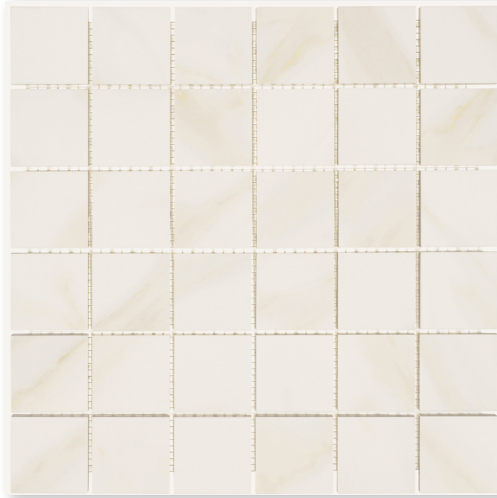

COLLECTION GRANDA II

COLOR CONDAL GOLD MOSAIC

ITEM NUMBER **LRGCDG13-M**
APPLICATION **FLOOR, WALL**

PRODUCT INFO

SHEET SIZE	12" x 12"
INDIVIDUAL TILE SIZE	2" x 2"
MATERIAL	PORCELAIN
FINISH	POLISHED
THICKNESS	10 MM
RECTIFIED	YES
VARIATION	V3

TESTING

DCOF WET	-
PEI RATING	III
RECYCLED CONTENT	NO
FROST RESISTANT	YES
HEAT RESISTANT	YES
DIRECT SUNLIGHT	YES

INSTALLATION

RECOMMENDED GROUT JOINT	1/8"
SEALING REQUIRED	NO
SEALING RECOMMENDED	YES
RECOMMENDED PATTERNS	STACK, 1/3 OFFSET

PACKAGING

SOLD BY	SHEET
SQFT/PIECE	1 SF
WEIGHT/BOX	4.32 LBS

ADDITIONAL INFORMATION

PLEASE VISIT GLAZZIOSURFACES.COM FOR ADDITIONAL PRODUCT INFORMATION INCLUDING INSTALLATION INSTRUCTIONS AND CARE & MAINTENANCE GUIDELINES. ACTUAL COLOR, SIZE, AND TEXTURE MAY VARY. PLEASE REFER TO SAMPLE CHIP FOR VISUAL ACCURACY.

USAGE

COMMERCIAL FLOORS	DRY ONLY
RESIDENTIAL FLOORS	YES
RAMPS & INCLINES	NO
SHOWER WALL	YES
SHOWER FLOOR	NO
STEAM/SAUNA WALL	YES
STEAM/SAUNA FLOOR	NO
FIREPLACE	SURROUND

POOL USAGE

POOL DECK	NO
POOL WATERLINE	NO
POOL SUBMERGED	NO
SPA/HOT TUB	NO

EXTERIOR USAGE

	FREEZING	NON-FREEZING
EXTERIOR COVERED WALL	YES	YES
EXTERIOR UNCOVERED WALL	NO	NO
EXTERIOR COVERED FLOOR	NO	NO
EXTERIOR UNCOVERED FLOOR	NO	NO

glazzio®
SURFACES