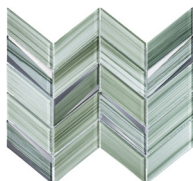

COLLECTION KOHALA

STRIATED CHEVRON GLASS MOSAIC
WITH BACK-BEVELED ACCENTS

COLORS

LANA PACIFIC

KAMEHA PEAK

ALICIA ISLE

MAHU TROPICAL

OAHU BLUE

KANU SUITE

OPTIONS

2" x 5" CHEVRON
MOSAIC

PRODUCT INFO

THICKNESS	6 MM
MATERIAL	GLASS
FINISH	POLISHED
SHEET SIZE	10.56" X 13.69"
INDIVIDUAL TILE SIZE	2" x 5"
APPLICATION*	FLOOR, WALL, SHOWER, POOL

ADDITIONAL INFORMATION