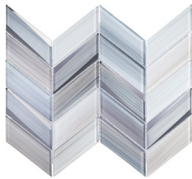

COLLECTION KOHALA

STRIATED CHEVRON GLASS MOSAIC
WITH BACK-BEVELED ACCENTS

COLORS

LANA PACIFIC

KAMEHA PEAK

ALICIA ISLE

MAHU TROPICAL

OAHU BLUE

KANU SUITE

OPTIONS

2" x 5" CHEVRON
MOSAIC

PRODUCT INFO

THICKNESS	6 MM
MATERIAL	GLASS
FINISH	POLISHED
SHEET SIZE	10.56" X 13.69"
INDIVIDUAL TILE SIZE	2" x 5"
APPLICATION*	FLOOR, WALL, SHOWER, POOL

ADDITIONAL INFORMATION