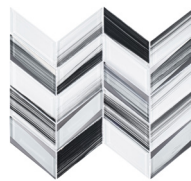

COLLECTION KOHALA

STRIATED CHEVRON GLASS MOSAIC
WITH BACK-BEVELED ACCENTS

COLORS

LANA PACIFIC

KAMEHA PEAK

ALICIA ISLE

MAHU TROPICAL

OAHU BLUE

KANU SUITE

OPTIONS

2" x 5" CHEVRON
MOSAIC

PRODUCT INFO

THICKNESS	6 MM
MATERIAL	GLASS
FINISH	POLISHED
SHEET SIZE	10.56" X 13.69"
INDIVIDUAL TILE SIZE	2" x 5"
APPLICATION*	FLOOR, WALL, SHOWER, POOL

ADDITIONAL INFORMATION