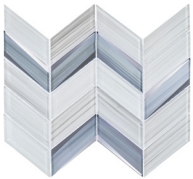

COLLECTION KOHALA

STRIATED CHEVRON GLASS MOSAIC
WITH BACK-BEVELED ACCENTS

COLORS

LANA PACIFIC

KAMEHA PEAK

ALICIA ISLE

MAHU TROPICAL

OAHU BLUE

KANU SUITE

OPTIONS

2" x 5" CHEVRON
MOSAIC

PRODUCT INFO

THICKNESS	6 MM
MATERIAL	GLASS
FINISH	POLISHED
SHEET SIZE	10.56" X 13.69"
INDIVIDUAL TILE SIZE	2" x 5"
APPLICATION*	FLOOR, WALL, SHOWER, POOL

ADDITIONAL INFORMATION