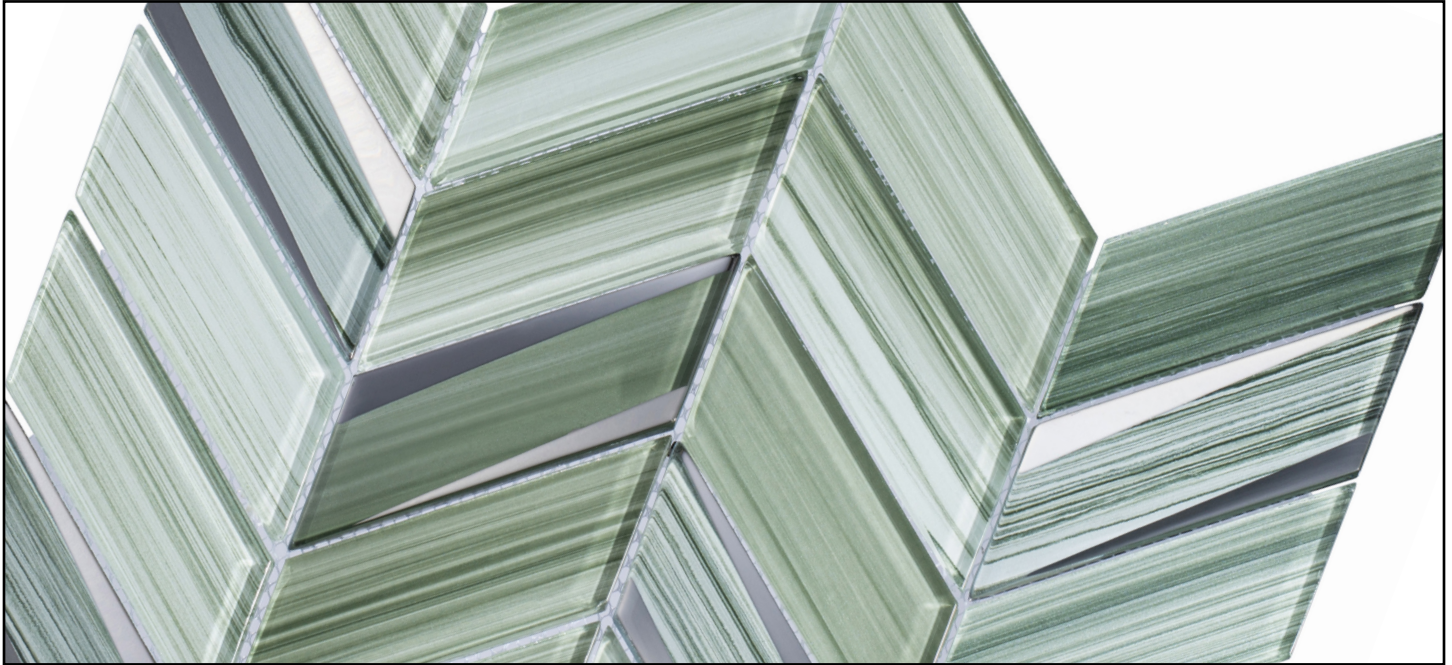

COLLECTION KOHALA

STRIATED CHEVRON GLASS MOSAIC
WITH BACK-BEVELED ACCENTS

COLORS

LANA PACIFIC

KAMEHA PEAK

ALICIA ISLE

MAHU TROPICAL

OAHU BLUE

KANU SUITE

OPTIONS

2" x 5" CHEVRON
MOSAIC

PRODUCT INFO

THICKNESS	6 MM
MATERIAL	GLASS
FINISH	POLISHED
SHEET SIZE	10.56" X 13.69"
INDIVIDUAL TILE SIZE	2" x 5"
APPLICATION*	FLOOR, WALL, SHOWER, POOL

ADDITIONAL INFORMATION