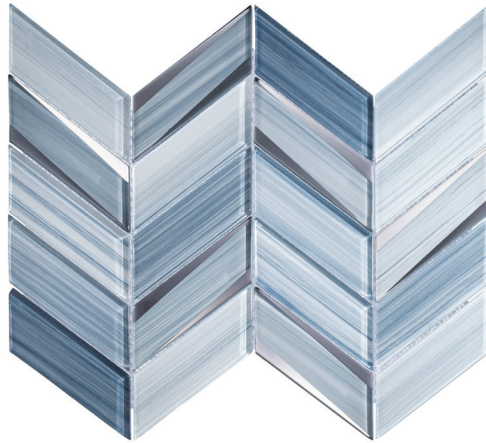

COLLECTION KOHALA

COLOR OAHU BLUE MOSAIC

ITEM NUMBER **KLA -4705**
APPLICATION **FLOOR, WALL**

PRODUCT INFO

NOMINAL SHEET SIZE	11" X 14"
ACTUAL SHEET SIZE	10.56" X 13.69"
INDIVIDUAL TILE SIZE	2" X 5"
MATERIAL	GLASS TILE
FINISH	GLOSSY
THICKNESS	6MM
VARIATION	V4

CERTIFICATIONS

TESTING

DCOF WET	-
BREAKING STRENGTH	-
ASTM C648	-
CHEMICAL RESISTANCE	-
ASTM C650	-
STAIN RESISTANCE	-
ASTM C1378	-
WATER ABSORPTION	-
ASTM C373	-
VOC	-
RECYCLED CONTENT	NO
FROST RESISTANT	YES
HEAT RESISTANT	YES
DIRECT SUNLIGHT	YES

INSTALLATION

RECOMMENDED GROUT JOINT	PER MOSAIC SPACING
SEALING REQUIRED	NO
SEALING RECOMMENDED	YES

PACKAGING

SOLD BY	SHEET
SQFT/SHEET	1.0 SF
WEIGHT/SHEET	3.2 LBS

USAGE

COMMERCIAL FLOORS	NO
RESIDENTIAL FLOORS	LIGHT
RAMPS & INCLINES	NO
SHOWER WALL	YES
SHOWER FLOOR	NO
STEAM/SAUNA WALL	YES
STEAM/SAUNA FLOOR	NO
FIREPLACE	SURROUND

POOL USAGE

POOL DECK	NO
POOL WATERLINE	NO
POOL SUBMERGED	NO
SPA/HOT TUB	NO

EXTERIOR USAGE

	FREEZING	NON-FREEZING
EXTERIOR COVERED WALL	-	-
EXTERIOR UNCOVERED WALL	-	-
EXTERIOR COVERED FLOOR	NO	NO
EXTERIOR UNCOVERED FLOOR	NO	NO

ADDITIONAL INFORMATION

PLEASE VISIT GLAZZIOSURFACES.COM FOR ADDITIONAL PRODUCT INFORMATION INCLUDING INSTALLATION INSTRUCTIONS AND CARE & MAINTENANCE GUIDELINES.

ACTUAL COLOR, SIZE, AND TEXTURE MAY VARY. PLEASE REFER TO SAMPLE CHIP FOR VISUAL ACCURACY.

glazzio®
SURFACES