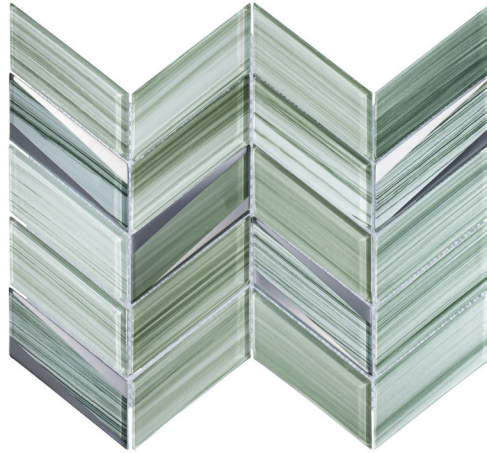

COLLECTION KOHALA

COLOR MAHU TROPICAL MOSAIC

ITEM NUMBER **KLA -4704**
APPLICATION **FLOOR, WALL**

PRODUCT INFO

NOMINAL SHEET SIZE	11" X 14"
ACTUAL SHEET SIZE	10.56" X 13.69"
INDIVIDUAL TILE SIZE	2" X 5"
MATERIAL	GLASS TILE
FINISH	GLOSSY
THICKNESS	6MM
VARIATION	V4

CERTIFICATIONS

TESTING

DCOF WET	-
BREAKING STRENGTH	-
ASTM C648	-
CHEMICAL RESISTANCE	-
ASTM C650	-
STAIN RESISTANCE	-
ASTM C1378	-
WATER ABSORPTION	-
ASTM C373	-
VOC	-
RECYCLED CONTENT	NO
FROST RESISTANT	YES
HEAT RESISTANT	YES
DIRECT SUNLIGHT	YES

INSTALLATION

RECOMMENDED GROUT JOINT	PER MOSAIC SPACING
SEALING REQUIRED	NO
SEALING RECOMMENDED	YES

PACKAGING

SOLD BY	SHEET
SQFT/SHEET	1.0 SF
WEIGHT/SHEET	3.2 LBS

USAGE

COMMERCIAL FLOORS	NO
RESIDENTIAL FLOORS	LIGHT
RAMPS & INCLINES	NO
SHOWER WALL	YES
SHOWER FLOOR	NO
STEAM/SAUNA WALL	YES
STEAM/SAUNA FLOOR	NO
FIREPLACE	SURROUND

POOL USAGE

POOL DECK	NO
POOL WATERLINE	NO
POOL SUBMERGED	NO
SPA/HOT TUB	NO

EXTERIOR USAGE

	FREEZING	NON-FREEZING
EXTERIOR COVERED WALL	-	-
EXTERIOR UNCOVERED WALL	-	-
EXTERIOR COVERED FLOOR	NO	NO
EXTERIOR UNCOVERED FLOOR	NO	NO

ADDITIONAL INFORMATION

PLEASE VISIT GLAZZIOSURFACES.COM FOR ADDITIONAL PRODUCT INFORMATION INCLUDING INSTALLATION INSTRUCTIONS AND CARE & MAINTENANCE GUIDELINES.

ACTUAL COLOR, SIZE, AND TEXTURE MAY VARY. PLEASE REFER TO SAMPLE CHIP FOR VISUAL ACCURACY.

glazzio®
SURFACES