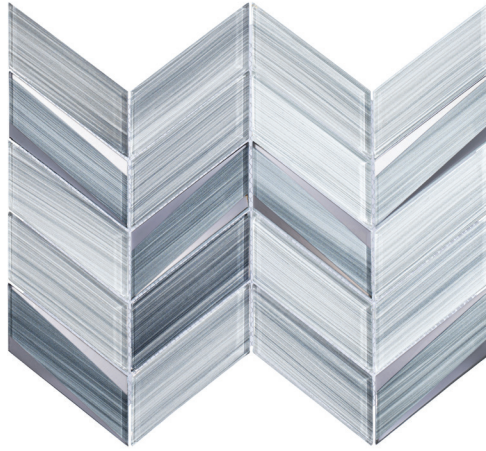

COLLECTION KOHALA

COLOR ALICIA ISLE MOSAIC

ITEM NUMBER **KLA -4703**
APPLICATION **FLOOR, WALL**

PRODUCT INFO

NOMINAL SHEET SIZE	11" X 14"
ACTUAL SHEET SIZE	10.56" X 13.69"
INDIVIDUAL TILE SIZE	2" X 5"
MATERIAL	GLASS TILE
FINISH	GLOSSY
THICKNESS	6MM
VARIATION	V4

CERTIFICATIONS

TESTING

DCOF WET	-
BREAKING STRENGTH	-
ASTM C648	-
CHEMICAL RESISTANCE	-
ASTM C650	-
STAIN RESISTANCE	-
ASTM C1378	-
WATER ABSORPTION	-
ASTM C373	-
VOC	-
RECYCLED CONTENT	NO
FROST RESISTANT	YES
HEAT RESISTANT	YES
DIRECT SUNLIGHT	YES

INSTALLATION

RECOMMENDED GROUT JOINT	PER MOSAIC SPACING
SEALING REQUIRED	NO
SEALING RECOMMENDED	YES

PACKAGING

SOLD BY	SHEET
SQFT/SHEET	1.0 SF
WEIGHT/SHEET	3.2 LBS

USAGE

COMMERCIAL FLOORS	NO
RESIDENTIAL FLOORS	LIGHT
RAMPS & INCLINES	NO
SHOWER WALL	YES
SHOWER FLOOR	NO
STEAM/SAUNA WALL	YES
STEAM/SAUNA FLOOR	NO
FIREPLACE	SURROUND

POOL USAGE

POOL DECK	NO
POOL WATERLINE	NO
POOL SUBMERGED	NO
SPA/HOT TUB	NO

EXTERIOR USAGE

	FREEZING	NON-FREEZING
EXTERIOR COVERED WALL	-	-
EXTERIOR UNCOVERED WALL	-	-
EXTERIOR COVERED FLOOR	NO	NO
EXTERIOR UNCOVERED FLOOR	NO	NO

ADDITIONAL INFORMATION

PLEASE VISIT GLAZZIOSURFACES.COM FOR ADDITIONAL PRODUCT INFORMATION INCLUDING INSTALLATION INSTRUCTIONS AND CARE & MAINTENANCE GUIDELINES.

ACTUAL COLOR, SIZE, AND TEXTURE MAY VARY. PLEASE REFER TO SAMPLE CHIP FOR VISUAL ACCURACY.

glazzio®
SURFACES