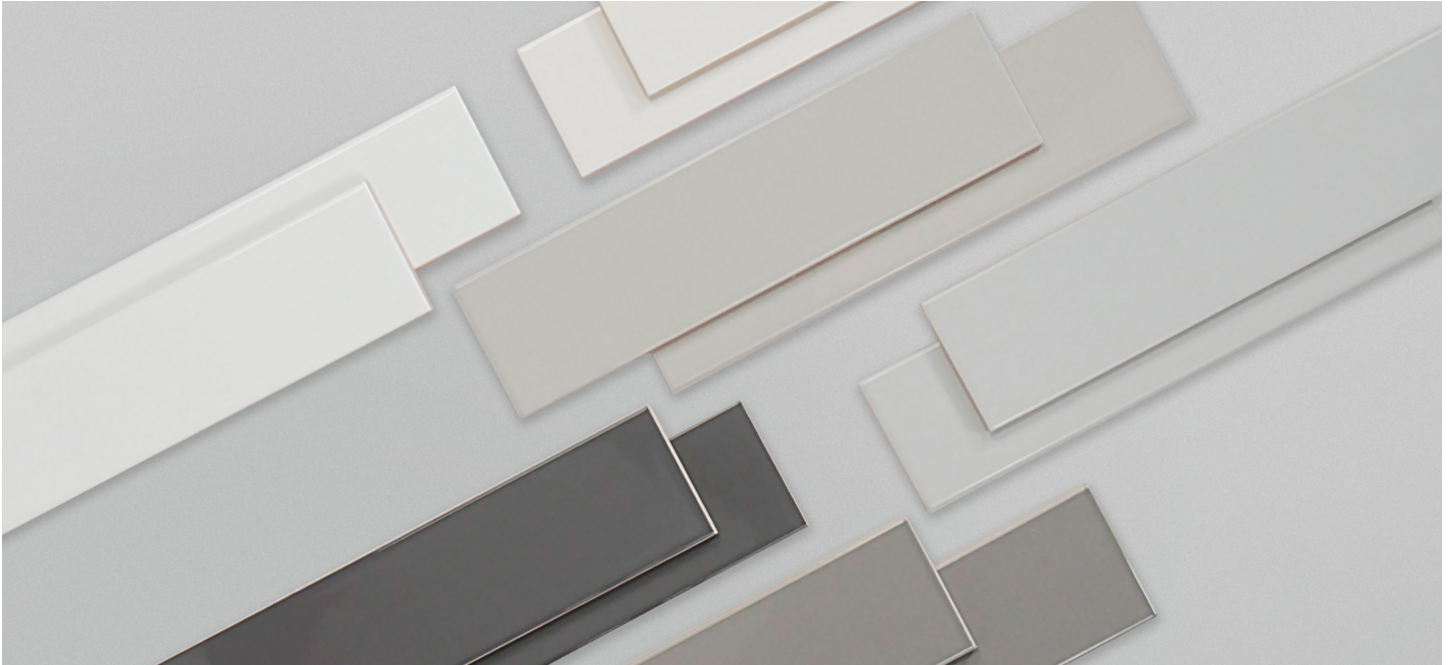

COLLECTION KESSEL

CLASSIC CERAMIC
SUBWAY TILE

COLORS

OVO

KARME

MAURO

NOLLAN

RYDER

PORCCINI

SIZES

3" x 12"

4" x 16" (OVO COLOR ONLY)

PRODUCT INFO

SIZE	3" X 12", 4 X 16"
THICKNESS	7.8 MM
MATERIAL	CERAMIC
FINISH	GLOSSY
AVAILABLE TRIMS	MUDCAP (OVO ONLY)
APPLICATION	WALL, SHOWER WALL, INTERIOR