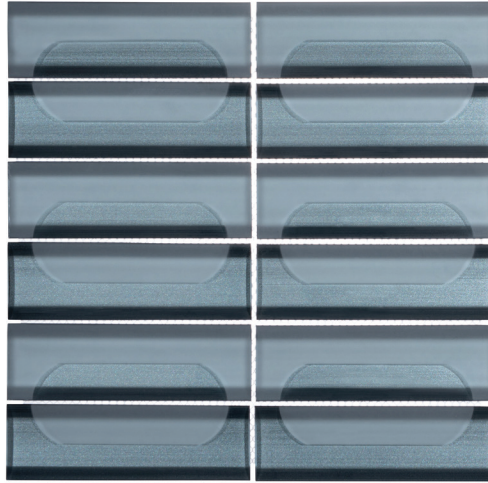

COLLECTION JETSON MODA

COLOR LITTLE DIPPER MOSAIC

ITEM NUMBER **JTM5474**
APPLICATION **FLOOR, WALL**

PRODUCT INFO

NOMINAL SHEET SIZE	12" X 12"
ACTUAL SHEET SIZE	11.81" X 11.63"
INDIVIDUAL TILE SIZE	2" X 6"
MATERIAL	GLASS
FINISH	GLOSSY FACE + FROSTED ACCENT W/METALLIC BACK
THICKNESS	8 MM
EDGE DETAIL	BACK BEVEL ON LONG SIDE
VARIATION	V2
CERTIFICATION	

TESTING

DCOF WET	-
SCRATCH HARDNESS MOHS	6
CHEMICAL RESISTANCE	-
ASTM C650	
WATER ABSORPTION	-
ASTM C373	
VOC	VOC FREE
RECYCLED CONTENT	NO
FROST RESISTANT	YES
HEAT RESISTANT	< 248 F
DIRECT SUNLIGHT	NO

INSTALLATION