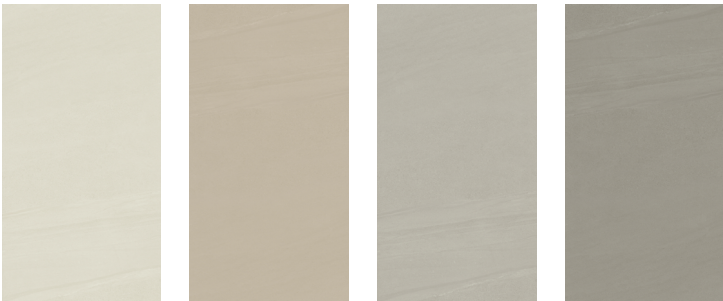

COLLECTION INFLUENCER

STONE-INSPIRED
COLORBODY PORCELAIN

COLORS

SOCIAL

PAID

CELEBRITY

BRAND

PRODUCT INFO

THICKNESS	8 MM
MATERIAL	COLORBODY PORCELAIN
FINISH	MATTE
AVAILABLE TRIM	BULLNOSE
APPLICATION	FLOOR, WALL, SHOWER, POOL INTERIOR, EXTERIOR

ADDITIONAL INFORMATION

ACTUAL COLOR, SIZE, AND TEXTURE MAY VARY. PLEASE REFER TO SAMPLE CHIP FOR VISUAL ACCURACY.