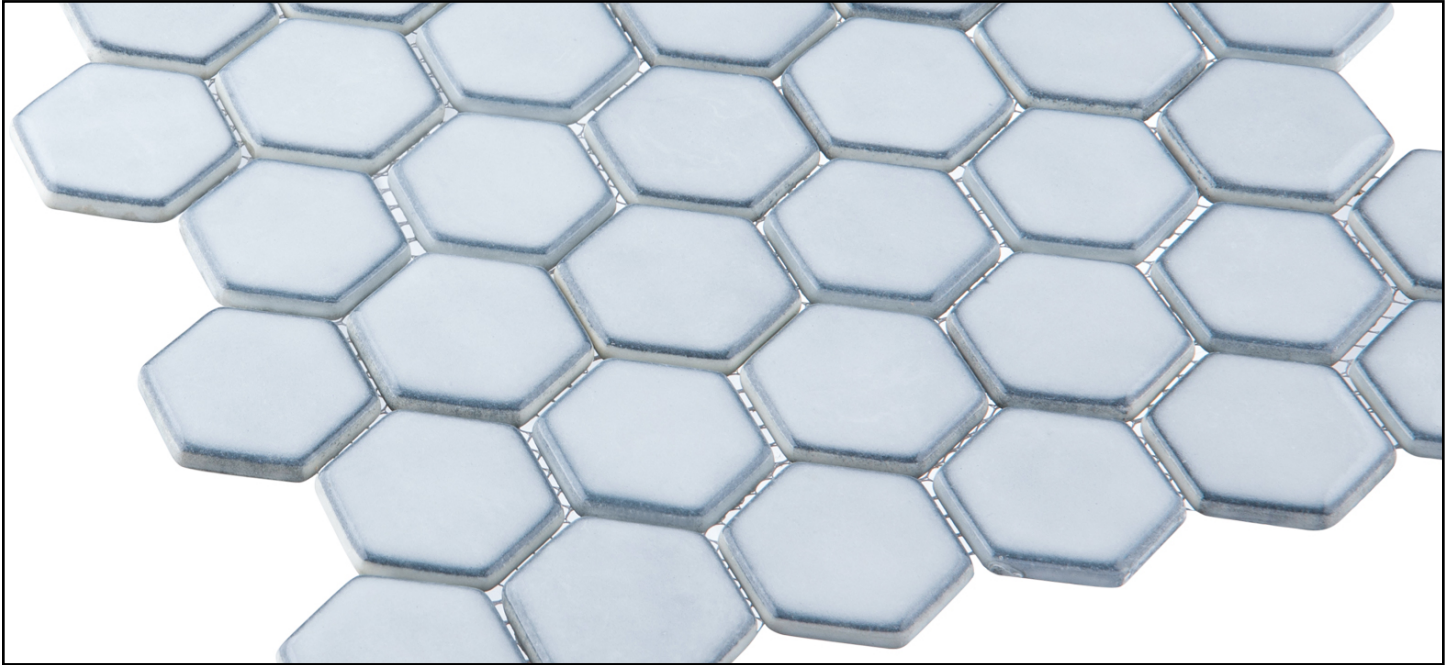

# COLLECTION GREENWICH

RECYCLED GLASS MOSAICS  
IN PENNY ROUND AND HEXAGON

### 3/4" PENNY ROUND

URBANITE

DOWNTOWN FERVOR

KLAY PEBBLE

LAFAYETTE BLUE

### 2" HEXAGON

URBANITE

DOWNTOWN FERVOR

KLAY PEBBLE

LAFAYETTE BLUE