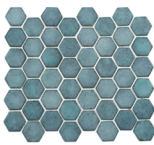

### 3/4" PENNY ROUND

URBANITE

DOWNTOWN FERVOR

KLAY PEBBLE

LAFAYETTE BLUE

### 2" HEXAGON

URBANITE

DOWNTOWN FERVOR

KLAY PEBBLE

LAFAYETTE BLUE