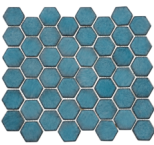

### 3/4" PENNY ROUND

URBANITE

DOWNTOWN FERVOR

KLAY PEBBLE

LAFAYETTE BLUE

### 2" HEXAGON

URBANITE

DOWNTOWN FERVOR

KLAY PEBBLE

LAFAYETTE BLUE

## SIZE OPTIONS

3/4" PENNY ROUNDS  
(12" x 12" SHEET)

2" HEXAGONS  
(11" x 13" SHEET)