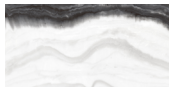

COLLECTION GRANDA

LARGE FORMAT POLISHED
STONE-LOOK PORCELAINS

COLORS

ARMANY GREY

AURORA

CALABRIA

CALACATTA
GOLD

LAS VEGAS

NAMBIA GREY

NAMBIA TAUPE

ONYX OPERA
BLUE

ONYX WHITE

SAFARI BLUE

SAHARA NOIR
BLACK

SAHARA NOIR
WHITE

STATUARIO
IMPERIALE