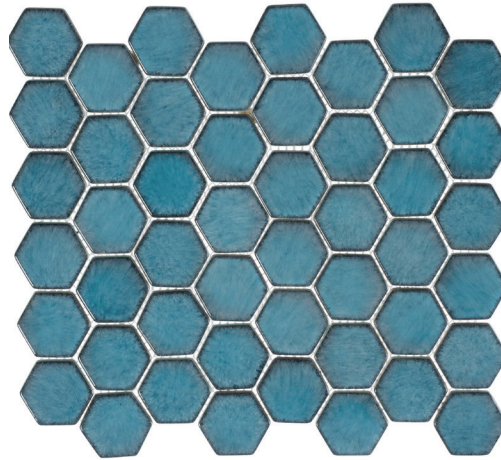

COLLECTION GREENWICH

COLOR LAFAYETTE BLUE HEX MOSAIC

ITEM NUMBER **GR888**
APPLICATION **FLOOR, WALL**

PRODUCT INFO

NOMINAL SHEET SIZE	11" X 13"
ACTUAL SHEET SIZE	11" X 12.75"
INDIVIDUAL TILE SIZE	2" HEXAGON
MATERIAL	RECYCLED GLASS
FINISH	SATIN GLAZED
THICKNESS	7 MM
VARIATION	V2
CERTIFICATIONS	98% RECYCLED MATERIAL

TESTING

DCOF WET	-
ABRASION	PASS
ASTM C1027	
SCRATCH HARDNESS	5
MOHS	
CHEMICAL RESISTANCE	PASS
ASTM C650	
STAIN RESISTANCE	CLASS A
ASTM C1378	
WATER ABSORPTION	0.2%
ASTM C373	
VOC	VOC FREE
RECYCLED CONTENT	98%
FROST RESISTANT	YES
HEAT RESISTANT	< 212 F
DIRECT SUNLIGHT	YES

INSTALLATION

MOSAIC MOUNTING	MESH
RECOMMENDED GROUT JOINT	PER MOSAIC SPACING
SEALING REQUIRED	NO
SEALING RECOMMENDED	YES

PACKAGING

SOLD BY	SHEET
SQFT/SHEET	0.98 SF
WEIGHT/SHEET	2.80 LBS

USAGE

COMMERCIAL FLOORS	NO
RESIDENTIAL FLOORS	LIGHT
RAMPS & INCLINES	NO
SHOWER WALL	YES
SHOWER FLOOR	YES
STEAM/SAUNA WALL	YES
STEAM/SAUNA FLOOR	YES
FIREPLACE	SURROUND

POOL USAGE

POOL DECK	NO
POOL WATERLINE	YES
POOL SUBMERGED	YES
SPA/HOT TUB	YES

EXTERIOR USAGE

	FREEZING	NON-FREEZING
EXTERIOR COVERED WALL	YES	YES
EXTERIOR UNCOVERED WALL	YES	YES
EXTERIOR COVERED FLOOR	NO	NO
EXTERIOR UNCOVERED FLOOR	NO	NO

ADDITIONAL INFORMATION

PLEASE VISIT GLAZZIOSURFACES.COM FOR ADDITIONAL PRODUCT INFORMATION INCLUDING INSTALLATION INSTRUCTIONS AND CARE & MAINTENANCE GUIDELINES.

ACTUAL COLOR, SIZE, AND TEXTURE MAY VARY. PLEASE REFER TO SAMPLE CHIP FOR VISUAL ACCURACY.

glazzio®
SURFACES