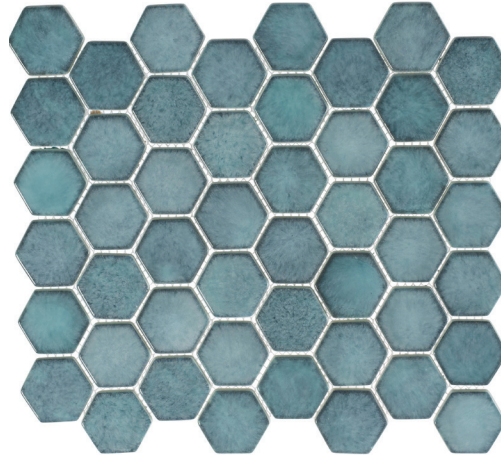

COLLECTION GREENWICH

COLOR HISTORIC GRAND HEX MOSAIC

ITEM NUMBER **GR887**
APPLICATION **FLOOR, WALL**

PRODUCT INFO

NOMINAL SHEET SIZE	11" X 13"
ACTUAL SHEET SIZE	11" X 12.75"
INDIVIDUAL TILE SIZE	2" HEXAGON
MATERIAL	RECYCLED GLASS
FINISH	SATIN GLAZED
THICKNESS	7 MM
VARIATION	V2
CERTIFICATIONS	98% RECYCLED MATERIAL

TESTING

DCOF WET	-
ABRASION	PASS
ASTM C1027	
SCRATCH HARDNESS	5
MOHS	
CHEMICAL RESISTANCE	PASS
ASTM C650	
STAIN RESISTANCE	CLASS A
ASTM C1378	
WATER ABSORPTION	0.2%
ASTM C373	
VOC	VOC FREE
RECYCLED CONTENT	98%
FROST RESISTANT	YES
HEAT RESISTANT	< 212 F
DIRECT SUNLIGHT	YES

INSTALLATION

MOSAIC MOUNTING	MESH
RECOMMENDED GROUT JOINT	PER MOSAIC SPACING
SEALING REQUIRED	NO
SEALING RECOMMENDED	YES

PACKAGING

SOLD BY	SHEET
SQFT/SHEET	0.98 SF
WEIGHT/SHEET	2.80 LBS

USAGE

COMMERCIAL FLOORS	NO
RESIDENTIAL FLOORS	LIGHT
RAMPS & INCLINES	NO
SHOWER WALL	YES
SHOWER FLOOR	YES
STEAM/SAUNA WALL	YES
STEAM/SAUNA FLOOR	YES
FIREPLACE	SURROUND

POOL USAGE

POOL DECK	NO
POOL WATERLINE	YES
POOL SUBMERGED	YES
SPA/HOT TUB	YES

EXTERIOR USAGE

	FREEZING	NON-FREEZING
EXTERIOR COVERED WALL	YES	YES
EXTERIOR UNCOVERED WALL	YES	YES
EXTERIOR COVERED FLOOR	NO	NO
EXTERIOR UNCOVERED FLOOR	NO	NO

ADDITIONAL INFORMATION

PLEASE VISIT GLAZZIOSURFACES.COM FOR ADDITIONAL PRODUCT INFORMATION INCLUDING INSTALLATION INSTRUCTIONS AND CARE & MAINTENANCE GUIDELINES.

ACTUAL COLOR, SIZE, AND TEXTURE MAY VARY. PLEASE REFER TO SAMPLE CHIP FOR VISUAL ACCURACY.

glazzio®
SURFACES