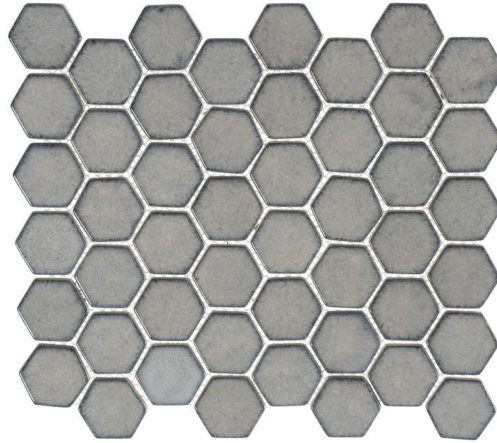

COLLECTION GREENWICH

COLOR DOWNTOWN FERVOR HEX MOSAIC

ITEM NUMBER **GR886**
APPLICATION **FLOOR, WALL**

PRODUCT INFO

NOMINAL SHEET SIZE	11" X 13"
ACTUAL SHEET SIZE	11" X 12.75"
INDIVIDUAL TILE SIZE	2" HEXAGON
MATERIAL	RECYCLED GLASS
FINISH	SATIN GLAZED
THICKNESS	7 MM
VARIATION	V2
CERTIFICATIONS	98% RECYCLED MATERIAL

TESTING

DCOF WET	-
ABRASION	PASS
ASTM C1027	
SCRATCH HARDNESS	5
MOHS	
CHEMICAL RESISTANCE	PASS
ASTM C650	
STAIN RESISTANCE	CLASS A
ASTM C1378	
WATER ABSORPTION	0.2%
ASTM C373	
VOC	VOC FREE
RECYCLED CONTENT	98%
FROST RESISTANT	YES
HEAT RESISTANT	< 212 F
DIRECT SUNLIGHT	YES

INSTALLATION

MOSAIC MOUNTING	MESH
RECOMMENDED GROUT JOINT	PER MOSAIC SPACING
SEALING REQUIRED	NO
SEALING RECOMMENDED	YES

PACKAGING

SOLD BY	SHEET
SQFT/SHEET	0.98 SF
WEIGHT/SHEET	2.80 LBS

USAGE

COMMERCIAL FLOORS	NO
RESIDENTIAL FLOORS	LIGHT
RAMPS & INCLINES	NO
SHOWER WALL	YES
SHOWER FLOOR	YES
STEAM/SAUNA WALL	YES
STEAM/SAUNA FLOOR	YES
FIREPLACE	SURROUND