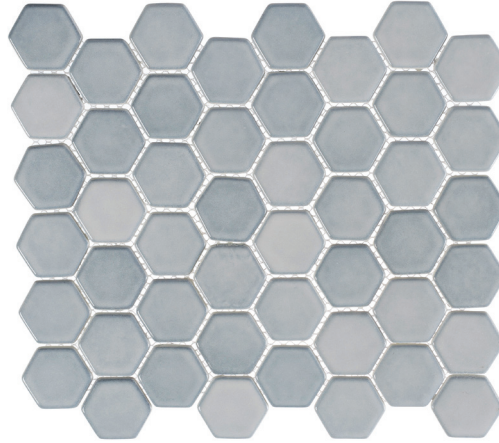

COLLECTION GREENWICH

COLOR URBANITE HEX MOSAIC

ITEM NUMBER **GR885**
APPLICATION **FLOOR, WALL**

PRODUCT INFO

NOMINAL SHEET SIZE	11" X 13"
ACTUAL SHEET SIZE	11" X 12.75"
INDIVIDUAL TILE SIZE	2" HEXAGON
MATERIAL	RECYCLED GLASS
FINISH	SATIN GLAZED
THICKNESS	7 MM
VARIATION	V2
CERTIFICATIONS	98% RECYCLED MATERIAL

TESTING

DCOF WET	-
ABRASION	PASS
ASTM C1027	
SCRATCH HARDNESS	5
MOHS	
CHEMICAL RESISTANCE	PASS
ASTM C650	
STAIN RESISTANCE	CLASS A
ASTM C1378	
WATER ABSORPTION	0.2%
ASTM C373	
VOC	VOC FREE
RECYCLED CONTENT	98%
FROST RESISTANT	YES
HEAT RESISTANT	< 212 F
DIRECT SUNLIGHT	YES

INSTALLATION

MOSAIC MOUNTING	MESH
RECOMMENDED GROUT JOINT	PER MOSAIC SPACING
SEALING REQUIRED	NO
SEALING RECOMMENDED	YES

PACKAGING

SOLD BY	SHEET
SQFT/SHEET	0.98 SF
WEIGHT/SHEET	2.80 LBS

USAGE

COMMERCIAL FLOORS	NO
RESIDENTIAL FLOORS	LIGHT
RAMPS & INCLINES	NO
SHOWER WALL	YES
SHOWER FLOOR	YES
STEAM/SAUNA WALL	YES
STEAM/SAUNA FLOOR	YES
FIREPLACE	SURROUND

POOL USAGE

POOL DECK	NO
POOL WATERLINE	YES
POOL SUBMERGED	YES
SPA/HOT TUB	YES

EXTERIOR USAGE

	FREEZING	NON-FREEZING
EXTERIOR COVERED WALL	YES	YES
EXTERIOR UNCOVERED WALL	YES	YES
EXTERIOR COVERED FLOOR	NO	NO
EXTERIOR UNCOVERED FLOOR	NO	NO

ADDITIONAL INFORMATION

PLEASE VISIT GLAZZIOSURFACES.COM FOR ADDITIONAL PRODUCT INFORMATION INCLUDING INSTALLATION INSTRUCTIONS AND CARE & MAINTENANCE GUIDELINES.

ACTUAL COLOR, SIZE, AND TEXTURE MAY VARY. PLEASE REFER TO SAMPLE CHIP FOR VISUAL ACCURACY.

glazzio®
SURFACES