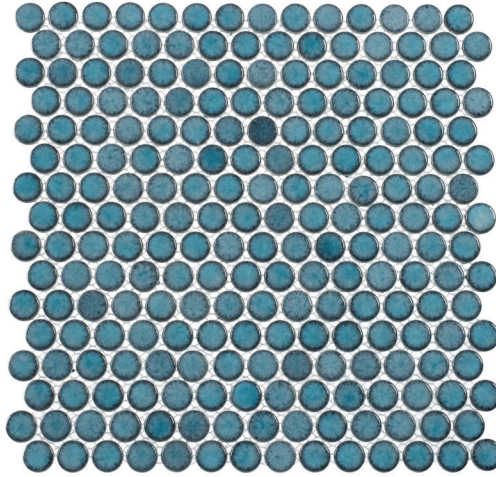

COLLECTION GREENWICH

COLOR LAFAYETTE BLUE MOSAIC

ITEM NUMBER **GR884**
APPLICATION **FLOOR, WALL**

PRODUCT INFO

NOMINAL SHEET SIZE	12" X 12"
ACTUAL SHEET SIZE	11.94" X 12.13"
INDIVIDUAL TILE SIZE	3/4" PENNY ROUND
MATERIAL	RECYCLED GLASS
FINISH	SATIN GLAZED
THICKNESS	5.5 MM
VARIATION	V2
CERTIFICATIONS	98% RECYCLED MATERIAL

TESTING

DCOF WET	-
ABRASION	PASS
ASTM C1027	
SCRATCH HARDNESS	5
MOHS	
CHEMICAL RESISTANCE	PASS
ASTM C650	
STAIN RESISTANCE	CLASS A
ASTM C1378	
WATER ABSORPTION	0.2%
ASTM C373	
VOC	VOC FREE
RECYCLED CONTENT	98%
FROST RESISTANT	YES
HEAT RESISTANT	< 212 F
DIRECT SUNLIGHT	YES

INSTALLATION

MOSAIC MOUNTING	MESH
RECOMMENDED GROUT JOINT	PER MOSAIC SPACING
SEALING REQUIRED	NO
SEALING RECOMMENDED	YES

PACKAGING

SOLD BY	SHEET
SQFT/SHEET	1.0 SF
WEIGHT/SHEET	1.94 LBS

USAGE

COMMERCIAL FLOORS	NO
RESIDENTIAL FLOORS	LIGHT
RAMPS & INCLINES	NO
SHOWER WALL	YES
SHOWER FLOOR	YES
STEAM/SAUNA WALL	YES
STEAM/SAUNA FLOOR	YES
FIREPLACE	SURROUND

POOL USAGE

POOL DECK	NO
POOL WATERLINE	YES
POOL SUBMERGED	YES
SPA/HOT TUB	YES

EXTERIOR USAGE

	FREEZING	NON-FREEZING
EXTERIOR COVERED WALL	YES	YES
EXTERIOR UNCOVERED WALL	YES	YES
EXTERIOR COVERED FLOOR	NO	NO
EXTERIOR UNCOVERED FLOOR	NO	NO

ADDITIONAL INFORMATION

PLEASE VISIT GLAZZIOSURFACES.COM FOR ADDITIONAL PRODUCT INFORMATION INCLUDING INSTALLATION INSTRUCTIONS AND CARE & MAINTENANCE GUIDELINES. ACTUAL COLOR, SIZE, AND TEXTURE MAY VARY. PLEASE REFER TO SAMPLE CHIP FOR VISUAL ACCURACY.

glazzio®
SURFACES