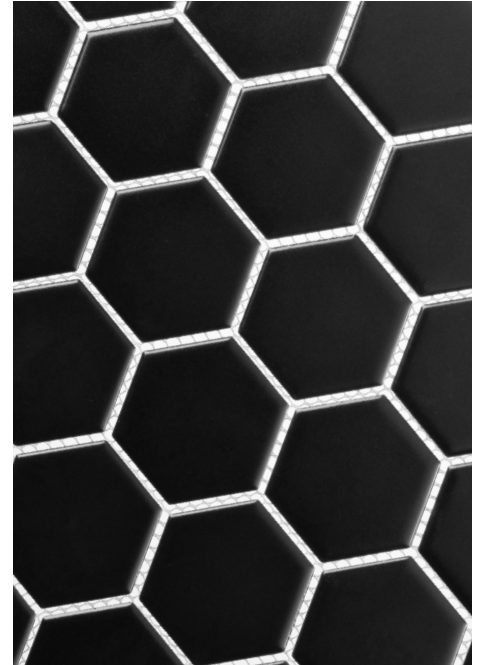

COLLECTION FREEDOM AVENUE

HIGH CONTRAST
PORCELAIN MOSAICS

COLORS

UNITED DOVE
GLOSSY

EMPIRE PLACE
GLOSSY

PILLAR SHINE
GLOSSY

MONOLITHE
GLOSSY

LIBERTY PURE
MATTE

PITCH RAVEN
MATTE

SIZE OPTIONS

3/4" PENNY
ROUNDS

3/4" HEXAGONS

2" HEXAGONS

PRODUCT INFO

SHEET SIZE

3/4" PENNY ROUNDS	11" x 13"
3/4" HEXAGONS	10" x 12"
2" HEXAGONS	11" x 13"

THICKNESS 5 MM

MATERIAL GLAZED PORCELAIN

FINISH GLOSSY, MATTE

APPLICATION FLOOR, WALL, SHOWER, POOL
INTERIOR, EXTERIOR

ADDITIONAL INFORMATION

ACTUAL COLOR, SIZE, AND TEXTURE MAY VARY. PLEASE REFER TO SAMPLE CHIP FOR VISUAL ACCURACY.