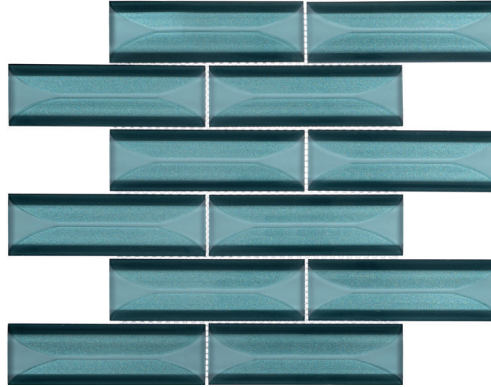

COLLECTION FREY FAÇADE

COLOR HERMOSA MAGIC

ITEM NUMBER **FYF5493**

APPLICATION **FLOOR, WALL**

PRODUCT INFO

NOMINAL SHEET SIZE	12" X 12"
ACTUAL SHEET SIZE	11.81" X 11.63"
INDIVIDUAL TILE SIZE	2" X 5"
MATERIAL	GLASS
FINISH	GLOSSY + FROSTED
THICKNESS	8 MM
EDGE DETAIL	BACK BEVEL ON LONG SIDE
VARIATION	V2
CERTIFICATION	

TESTING

DCOF WET	-
SCRATCH HARDNESS	6
MOHS	
CHEMICAL RESISTANCE	-
ASTM C650	
WATER ABSORPTION	-
ASTM C373	
VOC	VOC FREE
RECYCLED CONTENT	NO
FROST RESISTANT	YES
HEAT RESISTANT	< 248 F
DIRECT SUNLIGHT	NO

INSTALLATION

RECOMMENDED GROUT JOINT	PER MOSAIC
SEALING REQUIRED	NO
SEALING RECOMMENDED	YES

PACKAGING

SOLD BY	SHEET
SQFT/SHEET	0.95 SF
WEIGHT/SHEET	3.18 LBS

USAGE

COMMERCIAL FLOORS	NO
RESIDENTIAL FLOORS	LIGHT
RAMPS & INCLINES	NO
SHOWER WALL	YES
SHOWER FLOOR	NO
STEAM/SAUNA WALL	NO
STEAM/SAUNA FLOOR	NO
FIREPLACE	NO

POOL USAGE

POOL DECK	NO
POOL WATERLINE	NO
POOL SUBMERGED	NO
SPA/HOT TUB	NO

EXTERIOR USAGE

	FREEZING	NON-FREEZING
EXTERIOR COVERED WALL	NO	NO
EXTERIOR UNCOVERED WALL	NO	NO
EXTERIOR COVERED FLOOR	NO	NO
EXTERIOR UNCOVERED FLOOR	NO	NO

ADDITIONAL INFORMATION

PLEASE VISIT GLAZZIOSURFACES.COM FOR ADDITIONAL PRODUCT INFORMATION INCLUDING INSTALLATION INSTRUCTIONS AND CARE & MAINTENANCE GUIDELINES.

ACTUAL COLOR, SIZE, AND TEXTURE MAY VARY. PLEASE REFER TO SAMPLE CHIP FOR VISUAL ACCURACY.

glazzio®
SURFACES