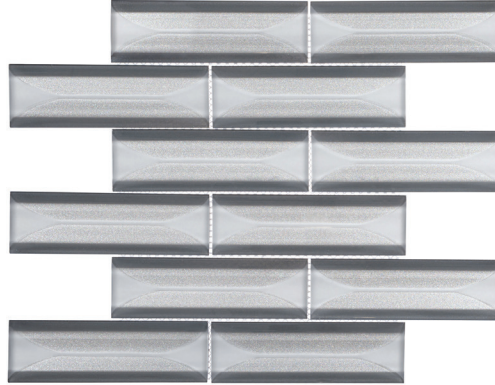

COLLECTION FREY FAÇADE

COLOR PALMA SAMSON

ITEM NUMBER **FYF5492**
APPLICATION **FLOOR, WALL**

PRODUCT INFO

NOMINAL SHEET SIZE	12" X 12"
ACTUAL SHEET SIZE	11.81" X 11.63"
INDIVIDUAL TILE SIZE	2" X 5"
MATERIAL	GLASS
FINISH	GLOSSY + FROSTED
THICKNESS	8 MM
EDGE DETAIL	BACK BEVEL ON LONG SIDE
VARIATION	V2
CERTIFICATION	

TESTING

DCOF WET	-
SCRATCH HARDNESS	6
MOHS	
CHEMICAL RESISTANCE	-
ASTM C650	
WATER ABSORPTION	-
ASTM C373	
VOC	VOC FREE
RECYCLED CONTENT	NO
FROST RESISTANT	YES
HEAT RESISTANT	< 248 F
DIRECT SUNLIGHT	NO