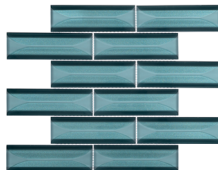

# COLLECTION FREY FAÇADE

METALLIC BACK-BEVELED GLASS  
MOSAIC WITH FROSTED ACCENTS

## COLORS

SALTON HOUSE

PALMA SAMSON

HERMOSA MAGIC

VALLEY TRAM

## OPTIONS

2" x 5" MOSAIC

## PRODUCT INFO

THICKNESS	8 MM
MATERIAL	BACK-BEVELED GLASS
FINISH	POLISHED + FROSTED
SHEET SIZE	11.81" X 11.63"
INDIVIDUAL TILE SIZE	2" x 5"
APPLICATION*	WALL, SHOWER, INTERIOR