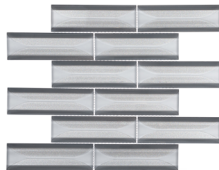

PALMA SAMSON