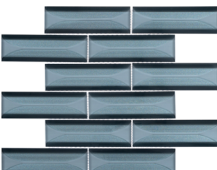

# COLLECTION FREY FAÇADE

METALLIC BACK-BEVELED GLASS  
MOSAIC WITH FROSTED ACCENTS

## COLORS

SALTON HOUSE

PALMA SAMSON

HERMOSA MAGIC

VALLEY TRAM

## OPTIONS

2" x 5" MOSAIC

## PRODUCT INFO

THICKNESS	8 MM
MATERIAL	BACK-BEVELED GLASS
FINISH	POLISHED + FROSTED
SHEET SIZE	11.81" X 11.63"
INDIVIDUAL TILE SIZE	2" x 5"
APPLICATION*	WALL, SHOWER, INTERIOR