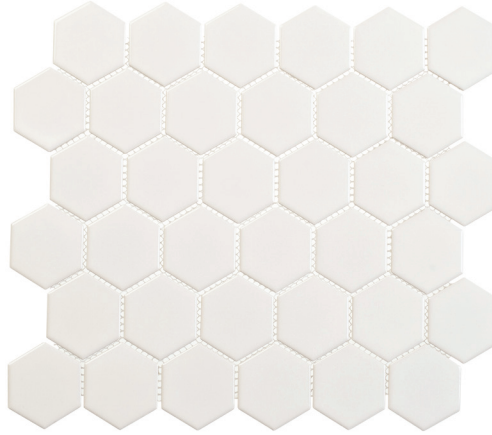

COLLECTION FREEDOM AVENUE

COLOR PILLAR SHINE 2" HEXAGON MOSAIC

ITEM NUMBER **FDM1823**
APPLICATION **FLOOR, WALL**

PRODUCT INFO

NOMINAL SHEET SIZE	11" X 13"
ACTUAL SHEET SIZE	11" X 12.69"
INDIVIDUAL TILE SIZE	2" HEXAGON
MATERIAL	PORCELAIN
FINISH	GLOSSY
THICKNESS	5 MM
VARIATION	V1
CERTIFICATIONS	

TESTING

DCOF WET	0.20
MOHS	3
PEI RATING	CLASS 4
BREAKING STRENGTH	1063
ASTM C648	
CHEMICAL RESISTANCE	A
ASTM C650	
STAIN RESISTANCE	A
ASTM C1378	
WATER ABSORPTION	< 0.5%
ASTM C373	
VOC	VOC FREE
RECYCLED CONTENT	NO
FROST RESISTANT	YES
HEAT RESISTANT	YES
DIRECT SUNLIGHT	YES

INSTALLATION

RECOMMENDED GROUT JOINT	PER MOSAIC SPACING
SEALING REQUIRED	NO
SEALING RECOMMENDED	YES

PACKAGING

SOLD BY	SHEET
SQFT/SHEET	0.97 SF
WEIGHT/SHEET	2.50 LBS

USAGE

COMMERCIAL FLOORS	DRY ONLY
RESIDENTIAL FLOORS	YES
RAMPS & INCLINES	NO
SHOWER WALL	YES
SHOWER FLOOR	YES
STEAM/SAUNA WALL	YES
STEAM/SAUNA FLOOR	NO
FIREPLACE	SURROUND

POOL USAGE

POOL DECK	NO
POOL WATERLINE	YES
POOL SUBMERGED	YES
SPA/HOT TUB	YES

EXTERIOR USAGE

	FREEZING	NON-FREEZING
EXTERIOR COVERED WALL	YES	YES
EXTERIOR UNCOVERED WALL	YES	YES
EXTERIOR COVERED FLOOR	NO	NO
EXTERIOR UNCOVERED FLOOR	NO	NO

ADDITIONAL INFORMATION

PLEASE VISIT GLAZZIOSURFACES.COM FOR ADDITIONAL PRODUCT INFORMATION INCLUDING INSTALLATION INSTRUCTIONS AND CARE & MAINTENANCE GUIDELINES.

ACTUAL COLOR, SIZE, AND TEXTURE MAY VARY. PLEASE REFER TO SAMPLE CHIP FOR VISUAL ACCURACY.

glazzio®
SURFACES