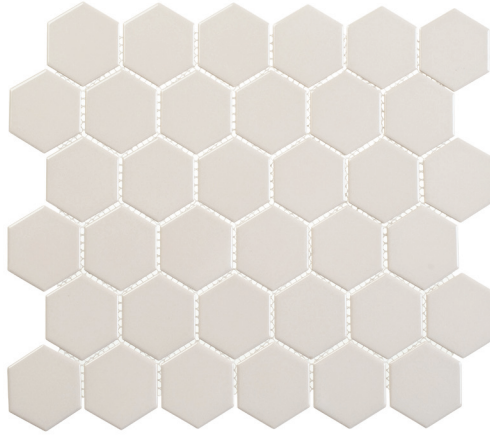

COLLECTION FREEDOM AVENUE

COLOR EMPIRE PLACE 2" HEXAGON MOSAIC

ITEM NUMBER **FDM1822**
APPLICATION **FLOOR, WALL**

PRODUCT INFO

NOMINAL SHEET SIZE	11" X 13"
ACTUAL SHEET SIZE	11" X 12.69"
INDIVIDUAL TILE SIZE	2" HEXAGON
MATERIAL	PORCELAIN
FINISH	GLOSSY
THICKNESS	5 MM
VARIATION	V1
CERTIFICATIONS	

TESTING

DCOF WET	0.20
MOHS	3
PEI RATING	CLASS 4
BREAKING STRENGTH	1063
ASTM C648	
CHEMICAL RESISTANCE	A
ASTM C650	
STAIN RESISTANCE	A
ASTM C1378	
WATER ABSORPTION	< 0.5%
ASTM C373	
VOC	VOC FREE
RECYCLED CONTENT	NO
FROST RESISTANT	YES
HEAT RESISTANT	YES
DIRECT SUNLIGHT	YES

INSTALLATION

RECOMMENDED GROUT JOINT	PER MOSAIC SPACING
SEALING REQUIRED	NO
SEALING RECOMMENDED	YES

PACKAGING

SOLD BY	SHEET
SQFT/SHEET	0.97 SF
WEIGHT/SHEET	2.50 LBS

USAGE

COMMERCIAL FLOORS	DRY ONLY
RESIDENTIAL FLOORS	YES
RAMPS & INCLINES	NO
SHOWER WALL	YES
SHOWER FLOOR	YES
STEAM/SAUNA WALL	YES
STEAM/SAUNA FLOOR	NO
FIREPLACE	SURROUND

POOL USAGE

POOL DECK	NO
POOL WATERLINE	YES
POOL SUBMERGED	YES
SPA/HOT TUB	YES

EXTERIOR USAGE

	FREEZING	NON-FREEZING
EXTERIOR COVERED WALL	YES	YES
EXTERIOR UNCOVERED WALL	YES	YES
EXTERIOR COVERED FLOOR	NO	NO
EXTERIOR UNCOVERED FLOOR	NO	NO

ADDITIONAL INFORMATION

PLEASE VISIT GLAZZIOSURFACES.COM FOR ADDITIONAL PRODUCT INFORMATION INCLUDING INSTALLATION INSTRUCTIONS AND CARE & MAINTENANCE GUIDELINES.

ACTUAL COLOR, SIZE, AND TEXTURE MAY VARY. PLEASE REFER TO SAMPLE CHIP FOR VISUAL ACCURACY.

glazzio®
SURFACES