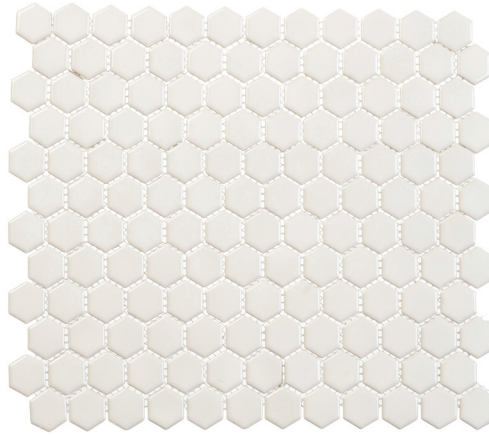

COLLECTION FREEDOM AVENUE

COLOR PILLAR SHINE 3/4" HEXAGON MOSAIC

ITEM NUMBER **FDM1813**
APPLICATION **FLOOR, WALL**

PRODUCT INFO

NOMINAL SHEET SIZE	10" X 12"
ACTUAL SHEET SIZE	10.19" X 11.75"
INDIVIDUAL TILE SIZE	3/4" HEXAGON
MATERIAL	PORCELAIN
FINISH	GLOSSY
THICKNESS	5 MM
VARIATION	V1
CERTIFICATIONS	

TESTING

DCOF WET	0.22
MOHS	3
PEI RATING	CLASS 4
BREAKING STRENGTH	1014
ASTM C648	
CHEMICAL RESISTANCE	A
ASTM C650	
STAIN RESISTANCE	A
ASTM C1378	
WATER ABSORPTION	< 0.5%
ASTM C373	
VOC	VOC FREE
RECYCLED CONTENT	NO
FROST RESISTANT	YES
HEAT RESISTANT	YES
DIRECT SUNLIGHT	YES

INSTALLATION

RECOMMENDED GROUT JOINT	PER MOSAIC SPACING
SEALING REQUIRED	NO
SEALING RECOMMENDED	YES

PACKAGING

SOLD BY	SHEET
SQFT/SHEET	0.83 SF
WEIGHT/SHEET	2.10 LBS

USAGE

COMMERCIAL FLOORS	DRY ONLY
RESIDENTIAL FLOORS	YES
RAMPS & INCLINES	NO
SHOWER WALL	YES
SHOWER FLOOR	YES
STEAM/SAUNA WALL	YES
STEAM/SAUNA FLOOR	YES
FIREPLACE	SURROUND

POOL USAGE

POOL DECK	NO
POOL WATERLINE	YES
POOL SUBMERGED	YES
SPA/HOT TUB	YES

EXTERIOR USAGE

	FREEZING	NON-FREEZING
EXTERIOR COVERED WALL	YES	YES
EXTERIOR UNCOVERED WALL	YES	YES
EXTERIOR COVERED FLOOR	NO	NO
EXTERIOR UNCOVERED FLOOR	NO	NO

ADDITIONAL INFORMATION

PLEASE VISIT GLAZZIOSURFACES.COM FOR ADDITIONAL PRODUCT INFORMATION INCLUDING INSTALLATION INSTRUCTIONS AND CARE & MAINTENANCE GUIDELINES.

ACTUAL COLOR, SIZE, AND TEXTURE MAY VARY. PLEASE REFER TO SAMPLE CHIP FOR VISUAL ACCURACY.

glazzio®
SURFACES