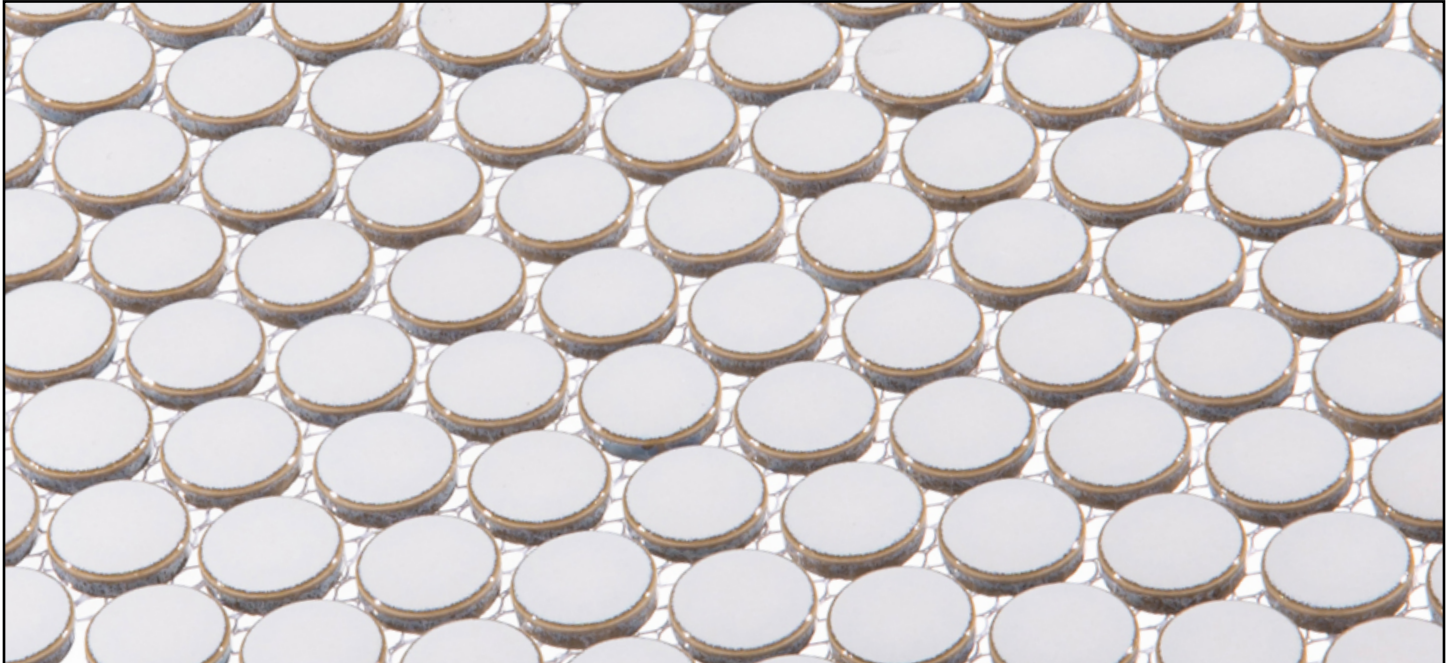

COLLECTION EFFORTLESS

GLAZED PORCELAIN HEXAGON
AND PENNY ROUND MOSAICS

COLORS

RELAXATION
3/4" PENNY ROUND

XEN BREEZE
3/4" PENNY ROUND

KOOL VIBE
3/4" PENNY ROUND

RELAXATION
3/4" HEXAGON

XEN BREEZE
3/4" HEXAGON

OPTIONS

3/4" PENNY ROUND
MOSAIC

3/4" HEXAGON
MOSAIC

PRODUCT INFO

THICKNESS	5 MM
MATERIAL	PORCELAIN
FINISH	GLOSSY
3/4" PENNY ROUND SHEET SIZE	11" x 13"
3/4" HEXAGON SHEET SIZE	10" x 12"

ADDITIONAL INFORMATION