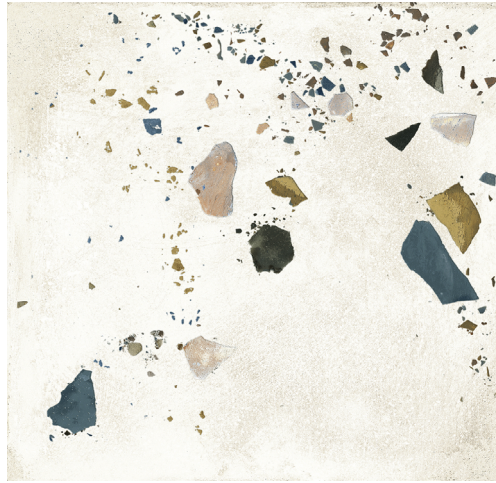

COLLECTION EVELLON

COLOR EXPLORAL 8x8

ITEM NUMBER **EVN6246**
APPLICATION **FLOOR, WALL**

PRODUCT INFO

TILE SIZE	8" X 8"
MATERIAL	PORCELAIN
FINISH	MATTE
THICKNESS	8.5 MM
RECTIFIED	NO
FACES	17
VARIATION	V3 MODERATE
COUNTRY OF ORIGIN	ITALY

CERTIFICATIONS

TESTING

DCOF WET	≥ 0.42
BREAKING STRENGTH UNI EN ISO 10545/4	> 1300 N > 35 N/MM²
CHEMICAL RESISTANCE UNI EN ISO 10545/13	> GB
STAIN RESISTANCE UNI EN ISO 10545/14	CLASS 3
WATER ABSORPTION UNI EN ISO 10545/3	0.10%
VOC	VOC FREE
RECYCLED CONTENT	NO
FROST RESISTANT	YES
HEAT RESISTANT	YES
DIRECT SUNLIGHT	YES

INSTALLATION

RECOMMENDED GROUT JOINT	2MM
SEALING REQUIRED	NO
SEALING RECOMMENDED	YES
RECOMMENDED PATTERNS	GRID, STAGGERED BOND, DIAGONAL

PACKAGING

SOLD BY	BOX
PIECES/BOX	29
SQFT/BOX	12.48 SF
SQFT/PIECE	0.43 SF
WEIGHT/BOX	49.8 LBS

USAGE

COMMERCIAL FLOORS	YES
RESIDENTIAL FLOORS	YES
RAMPS & INCLINES	NO
SHOWER WALL	YES
SHOWER FLOOR	YES
STEAM/SAUNA WALL	YES
STEAM/SAUNA FLOOR	NO
FIREPLACE SURROUND	YES

POOL USAGE

POOL DECK	NO
POOL WATERLINE	YES
POOL SUBMERGED	YES
SPA/HOT TUB	YES

EXTERIOR USAGE

	FREEZING	NON-FREEZING
EXTERIOR COVERED WALL	YES	YES
EXTERIOR UNCOVERED WALL	YES	YES
EXTERIOR COVERED FLOOR	YES	YES
EXTERIOR UNCOVERED FLOOR	YES	YES

ADDITIONAL INFORMATION

PLEASE VISIT GLAZZIOSURFACES.COM FOR ADDITIONAL PRODUCT INFORMATION INCLUDING INSTALLATION INSTRUCTIONS AND CARE & MAINTENANCE GUIDELINES. ACTUAL COLOR, SIZE, AND TEXTURE MAY VARY. PLEASE REFER TO SAMPLE CHIP FOR VISUAL ACCURACY.

glazzio®
SURFACES