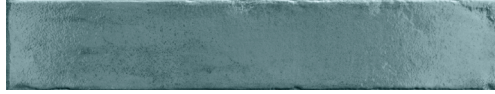

COLLECTION EVELLON

COLOR TERROL 3x16

ITEM NUMBER **EVN6243**

APPLICATION **WALL**

PRODUCT INFO

TILE SIZE	3" X 16"
MATERIAL	PORCELAIN
FINISH	GLOSSY
THICKNESS	8.5 MM
RECTIFIED	NO
FACES	19
VARIATION	V3 MODERATE
COUNTRY OF ORIGIN	ITALY

CERTIFICATIONS

TESTING

DCOF WET	-
BREAKING STRENGTH UNI EN ISO 10545/4	> 1300 N > 35 N/MM ²
CHEMICAL RESISTANCE UNI EN ISO 10545/13	> GB
STAIN RESISTANCE UNI EN ISO 10545/14	CLASS 3
WATER ABSORPTION UNI EN ISO 10545/3	0.10%
VOC	VOC FREE
RECYCLED CONTENT	NO
FROST RESISTANT	YES
HEAT RESISTANT	YES
DIRECT SUNLIGHT	YES

INSTALLATION

RECOMMENDED GROUT JOINT	2MM
SEALING REQUIRED	NO
SEALING RECOMMENDED	YES
RECOMMENDED PATTERNS	STACKED, BOND, HERRINGBONE, BASKETWEAVE

PACKAGING

SOLD BY	BOX
PIECES/BOX	22
SQFT/BOX	7.10 SF
SQFT/PIECE	0.32 SF
WEIGHT/BOX	27 LBS