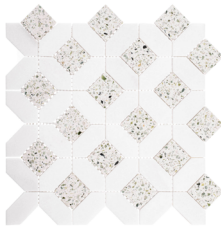

COLLECTION EUROVELLE

TERRAZZO + THASSOS
MARBLE MOSAICS

COLORS

PARFUE

DURSHEN

FRASSIO

OPTIONS

12" x 12"
MOSAIC SHEET

PRODUCT INFO

TILE SIZE	VARIES
THICKNESS	8 MM
MATERIAL	THASSOS MARBLE + TERRAZZO
FINISH	POLISHED
APPLICATION	FLOOR, WALL, SHOWER, POOL, INTERIOR, EXTERIOR WALLS

ADDITIONAL INFORMATION

ACTUAL COLOR, SIZE, AND TEXTURE MAY VARY. PLEASE REFER TO SAMPLE CHIP FOR VISUAL ACCURACY.