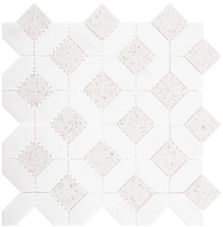

COLLECTION EUROVELLE

TERRAZZO + THASSOS
MARBLE MOSAICS

COLORS

PARFUE

DURSHEN

FRASSIO

OPTIONS

12" x 12"
MOSAIC SHEET

PRODUCT INFO

TILE SIZE	VARIES
THICKNESS	8 MM
MATERIAL	THASSOS MARBLE + TERRAZZO
FINISH	POLISHED
APPLICATION	FLOOR, WALL, SHOWER, POOL, INTERIOR, EXTERIOR WALLS

ADDITIONAL INFORMATION

ACTUAL COLOR, SIZE, AND TEXTURE MAY VARY. PLEASE REFER TO SAMPLE CHIP FOR VISUAL ACCURACY.