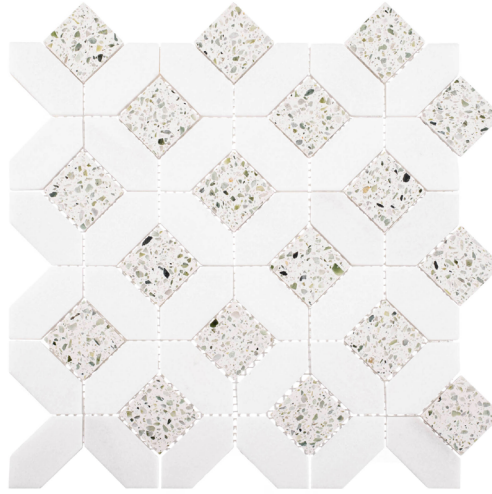

COLLECTION EUROVELLE

COLOR DURSHEN

ITEM NUMBER **ERL6122**
APPLICATION **FLOOR, WALL**

PRODUCT INFO

SHEET SIZE	12" x 12"
INDIVIDUAL TILE SIZE	VARIES
MATERIAL	TERRAZZO + THASSOS MARBLE
FINISH	POLISHED
THICKNESS	8 MM
VARIATION	V3 MODERATE
COUNTRY OF ORIGIN	CHINA
CERTIFICATIONS	

TESTING

VOC	VOC FREE
RECYCLED CONTENT	NO
FROST RESISTANT	YES
HEAT RESISTANT	YES
DIRECT SUNLIGHT	YES

INSTALLATION

RECOMMENDED GROUT JOINT	PER MOSAIC
SEALING REQUIRED	YES
SEALING RECOMMENDED	YES
RECOMMENDED PATTERNS	PER MOSAIC

PACKAGING

SOLD BY	BOX
SHEETS/BOX	5
SQ FT/BOX	5 SF
SQ FT/PIECE	1 SF
WEIGHT/SHEET	4.12 LBS

ADDITIONAL INFORMATION

PLEASE VISIT GLAZZIOSURFACES.COM FOR ADDITIONAL PRODUCT INFORMATION INCLUDING INSTALLATION INSTRUCTIONS AND CARE & MAINTENANCE GUIDELINES. ACTUAL COLOR, SIZE, AND TEXTURE MAY VARY. PLEASE REFER TO SAMPLE CHIP FOR VISUAL ACCURACY.