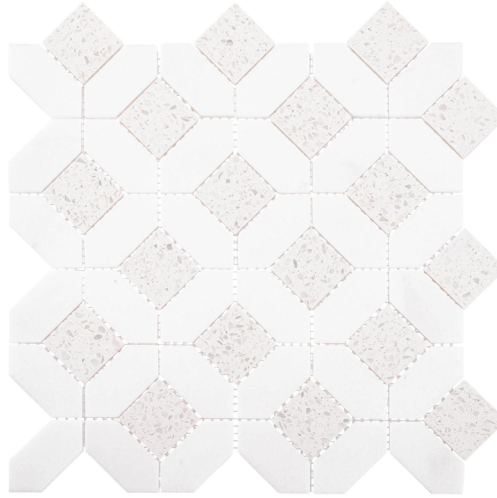

COLLECTION EUROVELLE

COLOR PARFUE

ITEM NUMBER **ERL6121**
APPLICATION **FLOOR, WALL**

PRODUCT INFO

SHEET SIZE	12" x 12"
INDIVIDUAL TILE SIZE	VARIES
MATERIAL	TERRAZZO + THASSOS MARBLE
FINISH	POLISHED
THICKNESS	8 MM
VARIATION	V3 MODERATE
COUNTRY OF ORIGIN	CHINA
CERTIFICATIONS	

PACKAGING

SOLD BY	BOX
SHEETS/BOX	5
SQ FT/BOX	5 SF
SQ FT/PIECE	1 SF
WEIGHT/SHEET	4.12 LBS

ADDITIONAL INFORMATION

PLEASE VISIT GLAZZIOSURFACES.COM FOR ADDITIONAL PRODUCT INFORMATION INCLUDING INSTALLATION INSTRUCTIONS AND CARE & MAINTENANCE GUIDELINES. ACTUAL COLOR, SIZE, AND TEXTURE MAY VARY. PLEASE REFER TO SAMPLE CHIP FOR VISUAL ACCURACY.