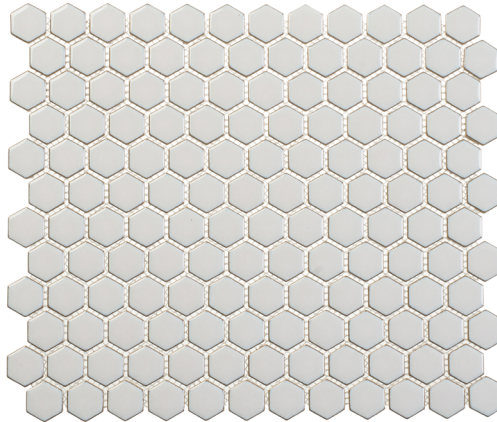

COLLECTION EFFORTLESS

COLOR XEN BREEZE HEXAGON MOSAIC

ITEM NUMBER **EFT8912**
APPLICATION **FLOOR, WALL**

PRODUCT INFO

NOMINAL SHEET SIZE	10" X 12"
ACTUAL SHEET SIZE	10.19" X 11.75"
INDIVIDUAL TILE SIZE	3/4" HEXAGON
MATERIAL	PORCELAIN
FINISH	GLOSSY
THICKNESS	5 MM
VARIATION	V1
CERTIFICATIONS	

TESTING

DCOF WET	0.22
MOHS	3
PEI RATING	CLASS 4
BREAKING STRENGTH	1104
ASTM C648	
CHEMICAL RESISTANCE	A
ASTM C650	
STAIN RESISTANCE	A
ASTM C1378	
WATER ABSORPTION	< 0.5%
ASTM C373	
VOC	VOC FREE
RECYCLED CONTENT	NO
FROST RESISTANT	YES
HEAT RESISTANT	YES
DIRECT SUNLIGHT	YES

INSTALLATION

RECOMMENDED GROUT JOINT	PER MOSAIC SPACING
SEALING REQUIRED	NO
SEALING RECOMMENDED	YES

PACKAGING

SOLD BY	SHEET
SQFT/SHEET	0.83 SF
WEIGHT/SHEET	2.20 LBS

USAGE

COMMERCIAL FLOORS	DRY ONLY
RESIDENTIAL FLOORS	YES
RAMPS & INCLINES	NO
SHOWER WALL	YES
SHOWER FLOOR	YES
STEAM/SAUNA WALL	YES
STEAM/SAUNA FLOOR	YES
FIREPLACE	SURROUND

POOL USAGE

POOL DECK	NO
POOL WATERLINE	YES
POOL SUBMERGED	YES
SPA/HOT TUB	YES

EXTERIOR USAGE

	FREEZING	NON-FREEZING
EXTERIOR COVERED WALL	YES	YES
EXTERIOR UNCOVERED WALL	YES	YES
EXTERIOR COVERED FLOOR	NO	NO
EXTERIOR UNCOVERED FLOOR	NO	NO

ADDITIONAL INFORMATION

PLEASE VISIT GLAZZIOSURFACES.COM FOR ADDITIONAL PRODUCT INFORMATION INCLUDING INSTALLATION INSTRUCTIONS AND CARE & MAINTENANCE GUIDELINES. ACTUAL COLOR, SIZE, AND TEXTURE MAY VARY. PLEASE REFER TO SAMPLE CHIP FOR VISUAL ACCURACY.

glazzio®
SURFACES