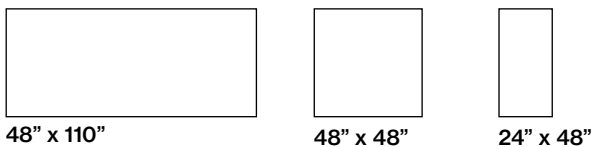

PORCELAIN SLAB OPTIONS (6 MM)

ADDITIONAL
TRIMS AVAILABLE