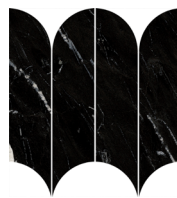

COLLECTION ECSTASY

NATURAL STONE-LOOK
COLOR BODY PORCELAIN

COLORS

PRODUCT INFO

THICKNESS	SLAB: 6 MM TILE: 9.5 MM-10.5 MM (VARIES PER SIZE)
MATERIAL	COLOR BODY PORCELAIN
FINISH	GLOSSY, MATTE
AVAILABLE TRIMS	BULLNOSE
APPLICATION	FLOOR, WALL, SHOWER WALL, INTERIOR, EXTERIOR

POSSIBLE SIDE EFFECTS INCLUDE

EUPHORIA,
DESIRE,
AND ELATION.

A RICH RANGE OF
CAPTIVATING HUES
MEETS DELICATE VEINING,
RESULTING IN THE IDEAL
COLOR BODY PORCELAIN.

ARC MOSAICS

PLEASURE

ZEAL

THRILL

ELATION

JOY

BLISS

EXALTATION

DESIRE

DELIRIUM

INTOXICATION

PARADISE

glazzio
SURFACES