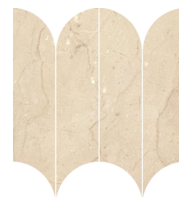

COLLECTION ECSTASY

NATURAL STONE-LOOK
COLOR BODY PORCELAIN

COLORS

PRODUCT INFO

THICKNESS	SLAB: 6 MM TILE: 9.5 MM-10.5 MM (VARIES PER SIZE)
MATERIAL	COLOR BODY PORCELAIN
FINISH	GLOSSY, MATTE
AVAILABLE TRIMS	BULLNOSE
APPLICATION	FLOOR, WALL, SHOWER WALL, INTERIOR, EXTERIOR

JOY

BLISS

EXALTATION

DESIRE

DELIRIUM

INTOXICATION

PARADISE

glazzio
SURFACES