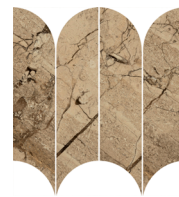

COLLECTION ECSTASY

NATURAL STONE-LOOK
COLOR BODY PORCELAIN

COLORS

PRODUCT INFO

THICKNESS	SLAB: 6 MM TILE: 9.5 MM-10.5 MM (VARIES PER SIZE)
MATERIAL	COLOR BODY PORCELAIN
FINISH	GLOSSY, MATTE
AVAILABLE TRIMS	BULLNOSE
APPLICATION	FLOOR, WALL, SHOWER WALL, INTERIOR, EXTERIOR

POSSIBLE SIDE EFFECTS INCLUDE

EUPHORIA,
DESIRE,
AND ELATION.

A RICH RANGE OF
CAPTIVATING HUES
MEETS DELICATE VEINING,
RESULTING IN THE IDEAL
COLOR BODY PORCELAIN.

ARC MOSAICS

PLEASURE

ZEAL

THRILL

ELATION