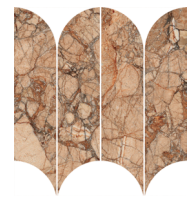

COLLECTION ECSTASY

NATURAL STONE-LOOK
COLOR BODY PORCELAIN

COLORS

PRODUCT INFO

THICKNESS	SLAB: 6 MM TILE: 9.5 MM-10.5 MM (VARIES PER SIZE)
MATERIAL	COLOR BODY PORCELAIN
FINISH	GLOSSY, MATTE
AVAILABLE TRIMS	BULLNOSE
APPLICATION	FLOOR, WALL, SHOWER WALL, INTERIOR, EXTERIOR

POSSIBLE SIDE EFFECTS INCLUDE

EUPHORIA,
DESIRE,
AND ELATION.

A RICH RANGE OF
CAPTIVATING HUES
MEETS DELICATE VEINING,
RESULTING IN THE IDEAL
COLOR BODY PORCELAIN.

ARC MOSAICS

PLEASURE

ZEAL

THRILL

ELATION

JOY

BLISS

EXALTATION

DESIRE

DELIRIUM

INTOXICATION

PARADISE

glazzio
SURFACES