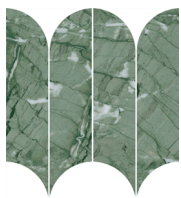

COLLECTION ECSTASY

NATURAL STONE-LOOK
COLOR BODY PORCELAIN

COLORS

PRODUCT INFO

THICKNESS	SLAB: 6 MM TILE: 9.5 MM-10.5 MM (VARIES PER SIZE)
MATERIAL	COLOR BODY PORCELAIN
FINISH	GLOSSY, MATTE
AVAILABLE TRIMS	BULLNOSE
APPLICATION	FLOOR, WALL, SHOWER WALL, INTERIOR, EXTERIOR

POSSIBLE SIDE EFFECTS INCLUDE

EUPHORIA,
DESIRE,
AND ELATION.

A RICH RANGE OF
CAPTIVATING HUES
MEETS DELICATE VEINING,
RESULTING IN THE IDEAL
COLOR BODY PORCELAIN.

ARC MOSAICS

PLEASURE

ZEAL

THRILL

ELATION

JOY

BLISS

EXALTATION

DESIRE

DELIRIUM

INTOXICATION

PARADISE

glazzio
SURFACES