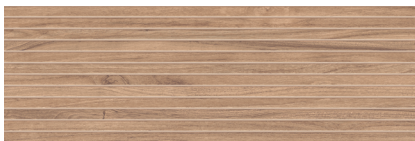

# COLLECTION DORIAN

LINEAR WOOD-LOOK  
CERAMIC WALL TILE

## COLORS

OAK

WALNUT

WHITE

HONEY

## PRODUCT INFO

THICKNESS	10 MM
MATERIAL	WHITE BODY CERAMIC
FINISH	MATTE W/3D TEXTURE
APPLICATION	WALL, SHOWER WALL, INTERIOR